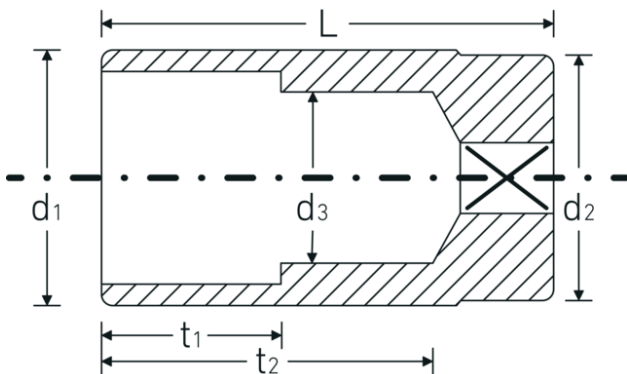

Sockets 1/2", inch, extra deep

51a

Product no. **03420044**
GTIN **4018754008070**
Model **51 A 7/8**

Label.

1/2 " Socket Wrench size 7/8" L.83mm

Technical Drawing.

Technical Attributes.

Drive profile	bi-hex AS-Drive®
Internal square drive (inch)	1/2 "
d1	29,7 mm
d2	27,5 mm
d3	21 mm
Length mm (L)	83 mm
Wrench size [inch]	7/8 "
t1	35 mm
t2	65,9 mm

Logistics data.

Depth mm (IFS)	83
Width mm (IFS)	30
Height mm (IFS)	30
Length (packed, mm)	152
Width (packed, mm)	84
Height (packed, mm)	31
Volume (packed, dm3)	0.395808 dm3
Product no.	03420044
Weight (gross, kg)	1,000

Variants.

Product no.	Model no. (ERP)	Description	GTIN
03420024	51 A 3/8	1/2 " Socket Wrench size 3/8" L.83mm	4018754127108
03420028	51 A 7/16	1/2 " Socket Wrench size 7/16" L.83mm	4018754127115
03420032	51 A 1/2	1/2 " Socket Wrench size 1/2" L.83mm	4018754008025
03420034	51 A 9/16	1/2 " Socket Wrench size 9/16" L.83mm	4018754008032
03420036	51 A 5/8	1/2 " Socket Wrench size 5/8" L.83mm	4018754008049
03420038	51 A 11/16	1/2 " Socket Wrench size 11/16" L.83mm	4018754008056
03420040	51 A 3/4	1/2 " Socket Wrench size 3/4" L.83mm	4018754008063
03420042	51 A 13/16	1/2 " Socket Wrench size 13/16" L.83mm	4018754127122
03420044	51 A 7/8	1/2 " Socket Wrench size 7/8" L.83mm	4018754008070
03420046	51 A 15/16	1/2 " Socket Wrench size 15/16" L.83mm	4018754008087
03420048	51 A 1	1/2 " Socket Wrench size 1" L.83mm	4018754008094
03420050	51 A 1 1/16	1/2 " Socket Wrench size 1 1/16" L.83mm	4018754008100
03420052	51 A 1 1/8	1/2 " Socket Wrench size 1 1/8" L.83mm	4018754008117
03420054	51 A 1 3/16	1/2 " Socket Wrench size 1 3/16" L.83mm	4018754127139
03420056	51 A 1 1/4	1/2 " Socket Wrench size 1 1/4" L.83mm	4018754127146
03420058	51 A 1 5/16	1/2 " Socket Wrench size 1 5/16" L.83mm	4018754127153
03420060	51 A 1 3/8	1/2 " Socket Wrench size 1 3/8" L.83mm	4018754127160
03420062	51 A 1 7/16	1/2 " Socket Wrench size 1 7/16" L.83mm	4018754127177
03420064	51 A 1 1/2	1/2 " Socket Wrench size 1 1/2" L.83mm	4018754127184