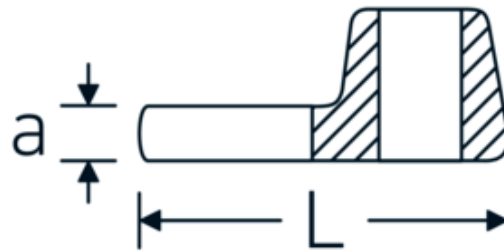

## CROW-FOOT spanner

540a

Product no. **02500054**  
GTIN **4018754004737**  
Model **540 A 1 3/16**

**Label.** 3/8 " CROW-FOOT spanner Spanner size 1 3/16" L.50mm

- Features.**
- Chrome Alloy Steel, chrome plated
  - Caution! Modified settings on torque wrench

## Technical Drawing.

## Technical Attributes.

a	8 mm
Internal square drive (inch)	3/8 "
Width mm (b)	50 mm
Length mm (L)	50 mm
S	29,2 mm
Spanner size [inch]	1 3/16 "

## Variants.

Art. no.	Model no. (ERP)	Description	GTIN
01500024	540 A 3/8	1/4 " CROW-FOOT spanner Spanner size 3/8" L.25,5mm	4018754173839
02500028	540 A 7/16	3/8 " CROW-FOOT spanner Spanner size 7/16" L.32mm	4018754004621
02500032	540 A 1/2	3/8 " CROW-FOOT spanner Spanner size 1/2" L.34,3mm	4018754004638
02500034	540 A 9/16	3/8 " CROW-FOOT spanner Spanner size 9/16" L.37,7mm	4018754004645
02500036	540 A 5/8	3/8 " CROW-FOOT spanner Spanner size 5/8" L.37,7mm	4018754004652
02500038	540 A 11/16	3/8 " CROW-FOOT spanner Spanner size 11/16" L.42,5mm	4018754004669
02500040	540 A 3/4	3/8 " CROW-FOOT spanner Spanner size 3/4" L.42,5mm	4018754004676
02500042	540 A 13/16	3/8 " CROW-FOOT spanner Spanner size 13/16" L.42,3mm	4018754004683
02500044	540 A 7/8	3/8 " CROW-FOOT spanner Spanner size 7/8" L.44,5mm	4018754004690
02500048	540 A 1	3/8 " CROW-FOOT spanner Spanner size 1" L.47mm	4018754004706
02500050	540 A 1 1/16	3/8 " CROW-FOOT spanner Spanner size 1 1/16" L.47mm	4018754004713
02500052	540 A 1 1/8	3/8 " CROW-FOOT spanner Spanner size 1 1/8" L.50mm	4018754004720
02500054	540 A 1 3/16	3/8 " CROW-FOOT spanner Spanner size 1 3/16" L.50mm	4018754004737
02500056	540 A 1 1/4	3/8 " CROW-FOOT spanner Spanner size 1 1/4" L.53mm	4018754004744