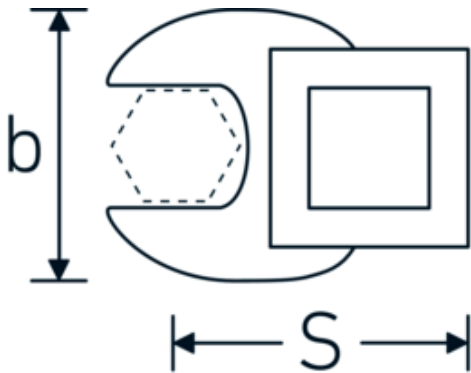

## CROW-FOOT spanner

540a

Product no. **02500054**  
GTIN **4018754004737**  
Model **540 A 1 3/16**

**Label.** 3/8 " CROW-FOOT spanner Spanner size 1 3/16" L.50mm

- Features.**
- Chrome Alloy Steel, chrome plated
  - Caution! Modified settings on torque wrench

## Technical Drawing.

## Technical Attributes.

a	8 mm
Internal square drive (inch)	3/8 "
Width mm (b)	50 mm
Length mm (L)	50 mm
S	29,2 mm
Spanner size [inch]	1 3/16 "

## Logistics data.

Depth mm (IFS)	50
Width mm (IFS)	49
Height mm (IFS)	18
Length (packed, mm)	50
Width (packed, mm)	49
Height (packed, mm)	18
Volume (packed, dm3)	0.0441 dm3

<b>Art. no.</b>	02500054
<b>Weight (gross, kg)</b>	0,083
<b>Weight PAP (kg)</b>	0,000
<b>Weight PVC (kg)</b>	0,004
<b>GTIN</b>	4018754004737
<b>Country of origin</b>	GERMANY
<b>Region of origin</b>	Nordrhein-Westfalen
<b>WEEE/ElektroG</b>	nicht ear-pflichtig
<b>Customs tariff no.</b>	82042000
<b>Packing standard</b>	1
<b>Weight</b>	83 g