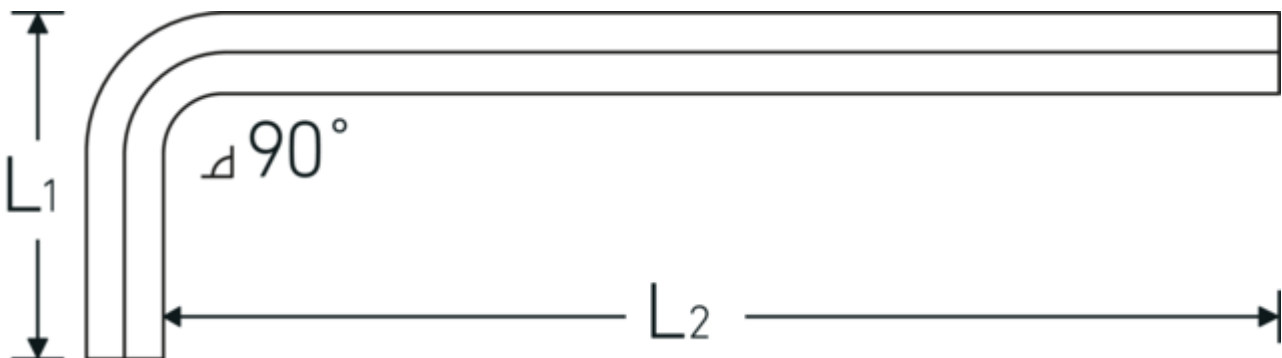

## Hex HI-LOK™ offset screwdriver

10759a

Product no. **43564004**  
GTIN **4018754085101**  
Model **10759 A 2 1/16**  
**WINKELSCHRAUBENDREHER**

**Label.** Hex HI-LOK™ offset screwdriver Hex drive 1/16 L.50mm x 100mm

- Features.**
- with hexagon end for ratchet No 415SGH N
  - round shaft on screwdriver enables locking of ball retainer

## Technical Attributes.

Drive profile	Hexagonal
External hex drive (inch)	1/16
Size	2
L1	50 mm
L2	100 mm