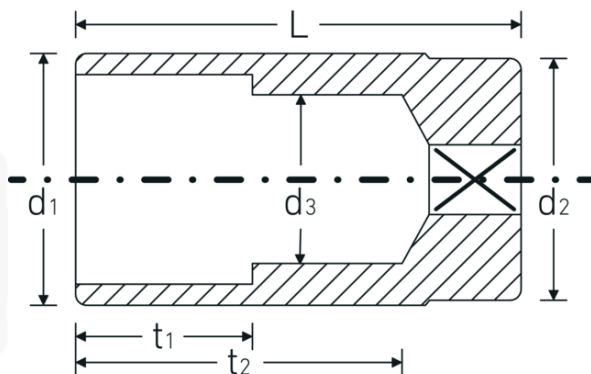

Socket

46

Product no. 02020015
GTIN 4018754002214
Model 46 15

Label. 3/8 " Socket Wrench size 15mm L.60mm

- Features.**
- long version
 - bi-hex with AS-Drive profile
 - 3/8" internal square drive
 - HPQ® high performance steel, chrome-plated
 - size 20.8: with rubber insert for spark plugs
 - DIN 3124 / ISO 2725-1 / DIN EN 3710 / DIN EN 3709 / ASME B 107.5M

Advantages.

Long

Technical Drawing.

Technical Attributes.

Drive profile	Bi-hex AS-Drive
Internal square drive (inch)	3/8 "
d1	20,6 mm
d2	19 mm
d3	14 mm
DIN	DIN 3124 / ISO 2725-1, DIN EN 3710, DIN EN 3709, ASME B 107.5M
Length mm (L)	60 mm
Width across flats [mm]	15 mm
t1	25 mm
t2	48,2 mm

Logistics data.

Depth mm (IFS)	60
Width mm (IFS)	21
Height mm (IFS)	21
Length (packed, mm)	110
Width (packed, mm)	63
Height (packed, mm)	43
Volume (packed, dm3)	0.29799 dm3
Product no.	02020015
Weight (gross, kg)	0,740
Weight PAP (kg)	0,000
Weight PVC (kg)	0,008
GTIN	4018754002214
Country of origin	GERMANY
Region of origin	Nordrhein-Westfalen
WEEE/ElektroG	nicht ear-pflichtig
Customs tariff no.	82042000
Packing standard	10
Weight	85 g