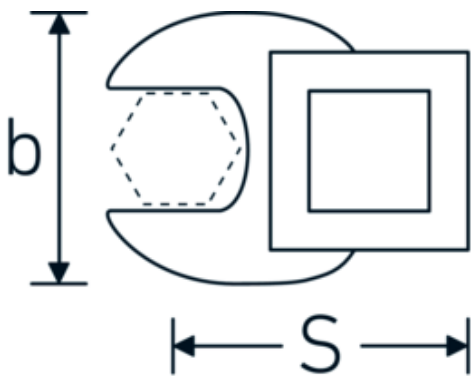

## CROW-FOOT spanner

540a

Product no. **02500042**  
GTIN **4018754004683**  
Model **540 A 13/16**

**Label.** 3/8 " CROW-FOOT spanner Spanner size 13/16" L.42,3mm

- Features.**
- Chrome Alloy Steel, chrome plated
  - Caution! Modified settings on torque wrench

## Technical Drawing.

## Technical Attributes.

a	6,3 mm
Internal square drive (inch)	3/8 "
Width mm (b)	38 mm
Length mm (L)	42,3 mm
S	24 mm
Spanner size [inch]	13/16 "

## Logistics data.

Depth mm (IFS)	42
Width mm (IFS)	38
Height mm (IFS)	18
Length (packed, mm)	42
Width (packed, mm)	38
Height (packed, mm)	18
Volume (packed, dm3)	0.028728 dm3

<b>Art. no.</b>	02500042
<b>Weight (gross, kg)</b>	0,059
<b>Weight PAP (kg)</b>	0,000
<b>Weight PVC (kg)</b>	0,002
<b>GTIN</b>	4018754004683
<b>Country of origin</b>	GERMANY
<b>Region of origin</b>	Nordrhein-Westfalen
<b>WEEE/ElektroG</b>	nicht ear-pflichtig
<b>Customs tariff no.</b>	82042000
<b>Packing standard</b>	1
<b>Weight</b>	59 g