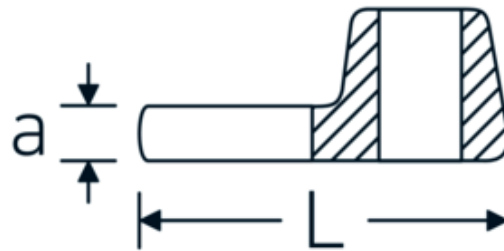

## CROW-FOOT spanner

540a

Product no. **02500042**  
GTIN **4018754004683**  
Model **540 A 13/16**

**Label.** 3/8 " CROW-FOOT spanner Spanner size 13/16" L.42,3mm

- Features.**
- Chrome Alloy Steel, chrome plated
  - Caution! Modified settings on torque wrench

## Technical Drawing.

## Technical Attributes.

a	6,3 mm
Internal square drive (inch)	3/8 "
Width mm (b)	38 mm
Length mm (L)	42,3 mm
S	24 mm
Spanner size [inch]	13/16 "

## Variants.

Art. no.	Model no. (ERP)	Description	GTIN
01500024	540 A 3/8	1/4 " CROW-FOOT spanner Spanner size 3/8" L.25,5mm	4018754173839
02500028	540 A 7/16	3/8 " CROW-FOOT spanner Spanner size 7/16" L.32mm	4018754004621
02500032	540 A 1/2	3/8 " CROW-FOOT spanner Spanner size 1/2" L.34,3mm	4018754004638
02500034	540 A 9/16	3/8 " CROW-FOOT spanner Spanner size 9/16" L.37,7mm	4018754004645
02500036	540 A 5/8	3/8 " CROW-FOOT spanner Spanner size 5/8" L.37,7mm	4018754004652
02500038	540 A 11/16	3/8 " CROW-FOOT spanner Spanner size 11/16" L.42,5mm	4018754004669
02500040	540 A 3/4	3/8 " CROW-FOOT spanner Spanner size 3/4" L.42,5mm	4018754004676
02500042	540 A 13/16	3/8 " CROW-FOOT spanner Spanner size 13/16" L.42,3mm	4018754004683
02500044	540 A 7/8	3/8 " CROW-FOOT spanner Spanner size 7/8" L.44,5mm	4018754004690
02500048	540 A 1	3/8 " CROW-FOOT spanner Spanner size 1" L.47mm	4018754004706
02500050	540 A 1 1/16	3/8 " CROW-FOOT spanner Spanner size 1 1/16" L.47mm	4018754004713
02500052	540 A 1 1/8	3/8 " CROW-FOOT spanner Spanner size 1 1/8" L.50mm	4018754004720
02500054	540 A 1 3/16	3/8 " CROW-FOOT spanner Spanner size 1 3/16" L.50mm	4018754004737
02500056	540 A 1 1/4	3/8 " CROW-FOOT spanner Spanner size 1 1/4" L.53mm	4018754004744