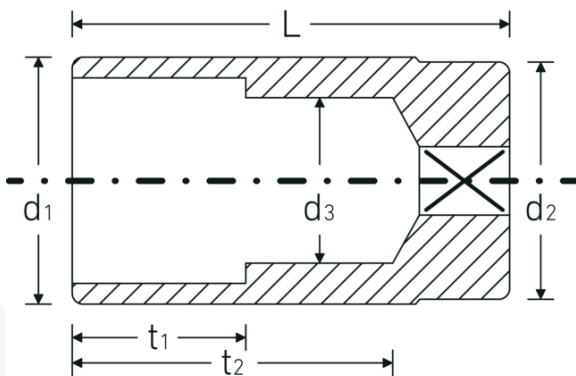

## Socket

460a

Product no. **02620016**  
GTIN **4018754005086**  
Model **460 A 1/4**

**Label.** 3/8 " Socket Spanner size 1/4" L.32mm

**Features.**

- SAE AS 954-E, S.B.A.C. AS 40610/40611, ASME B 107.1
- HPQ® heavy-duty steel, chrome-plated

## Technical Drawing.

## Technical Attributes.

Drive profile bi-hex AS-Drive®  
Internal square drive (inch) 3/8 "

## Logistics data.

Depth mm (IFS) 32  
Width mm (IFS) 17

d1	9,9 mm	Height mm (IFS)	17
d2	16,5 mm	Length (packed, mm)	90
d3	5,2 mm	Width (packed, mm)	50
Length mm (L)	32 mm	Height (packed, mm)	17
Spanner size [inch]	1/4 "	Volume (packed, dm3)	0.0765 dm3
t1	7 mm	Art. no.	02620016
t2	20,5 mm	Weight (gross, kg)	0,105
		Weight PAP (kg)	0,000
		Weight PVC (kg)	0,005
		GTIN	4018754005086
		Country of origin	GERMANY
		Region of origin	Nordrhein-Westfalen
		WEEE/ElektroG	nicht ear-pflichtig
		Customs tariff no.	82042000
		Packing standard	5
		Weight	21 g