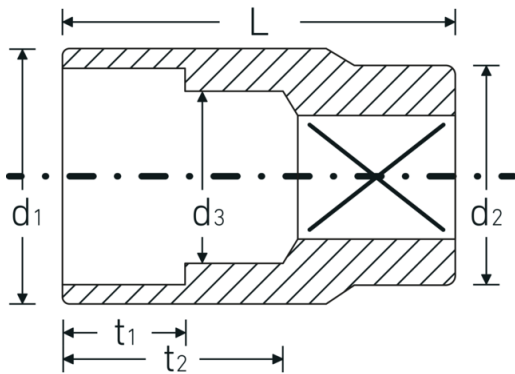

Sockets 1/2", inch

50a

Product no. **03410060**
GTIN **4018754127078**
Model **50 A 1 3/8**

Label.

1/2 " Socket Wrench size 1 3/8" L.50mm

Technical Drawing.

Technical Attributes.

Drive profile	bi-hex AS-Drive®
Internal square drive (inch)	1/2 "
d1	46 mm
d2	28 mm
d3	33,7 mm
Length mm (L)	50 mm
Wrench size [inch]	1 3/8 "
t1	23 mm
t2	29,2 mm

Variants.

Product no.	Model no. (ERP)	Description	GTIN
03410024	50 A 3/8	1/2 " Socket Wrench size 3/8" L.38mm	4018754007837
03410028	50 A 7/16	1/2 " Socket Wrench size 7/16" L.38mm	4018754007851
03410032	50 A 1/2	1/2 " Socket Wrench size 1/2" L.38mm	4018754007868
03410034	50 A 9/16	1/2 " Socket Wrench size 9/16" L.38mm	4018754007875
03410035	50 A 19/32	1/2 " Socket Wrench size 19/32" L.38mm	4018754007882
03410036	50 A 5/8	1/2 " Socket Wrench size 5/8" L.38mm	4018754007899
03410038	50 A 11/16	1/2 " Socket Wrench size 11/16" L.38mm	4018754007912
03410040	50 A 3/4	1/2 " Socket Wrench size 3/4" L.38mm	4018754007929
03410041	50 A 25/32	1/2 " Socket Wrench size 25/32" L.41mm	4018754007936
03410042	50 A 13/16	1/2 " Socket Wrench size 13/16" L.41mm	4018754007943
03410044	50 A 7/8	1/2 " Socket Wrench size 7/8" L.42mm	4018754007950
03410046	50 A 15/16	1/2 " Socket Wrench size 15/16" L.42mm	4018754007967
03410048	50 A 1	1/2 " Socket Wrench size 1" L.42mm	4018754007974
03410050	50 A 1 1/16	1/2 " Socket Wrench size 1 1/16" L.45mm	4018754007981
03410052	50 A 1 1/8	1/2 " Socket Wrench size 1 1/8" L.45mm	4018754007998
03410054	50 A 1 3/16	1/2 " Socket Wrench size 1 3/16" L.45mm	4018754008001
03410056	50 A 1 1/4	1/2 " Socket Wrench size 1 1/4" L.45mm	4018754008018
03410058	50 A 1 5/16	1/2 " Socket Wrench size 1 5/16" L.47mm	4018754127061
03410060	50 A 1 3/8	1/2 " Socket Wrench size 1 3/8" L.50mm	4018754127078
03410062	50 A 1 7/16	1/2 " Socket Wrench size 1 7/16" L.54mm	4018754127085
03410064	50 A 1 1/2	1/2 " Socket Wrench size 1 1/2" L.54mm	4018754127092