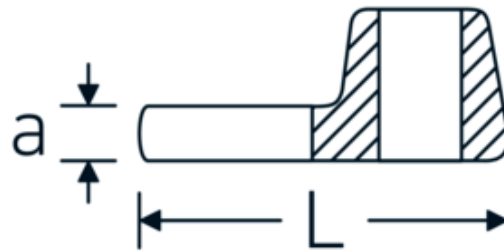

CROW-FOOT spanner

540a

Product no. **02500067**
GTIN **4018754173631**
Model **540 A 1 11/16**

Label. 3/8 " CROW-FOOT spanner Spanner size 1 11/16" L.63mm

- Features.**
- Chrome Alloy Steel, chrome plated
 - Caution! Modified settings on torque wrench

Technical Drawing.

Technical Attributes.

| | |
|------------------------------|-----------|
| a | 8 mm |
| Internal square drive (inch) | 3/8 " |
| Width mm (b) | 70 mm |
| Length mm (L) | 63 mm |
| S | 37,7 mm |
| Spanner size [inch] | 1 11/16 " |