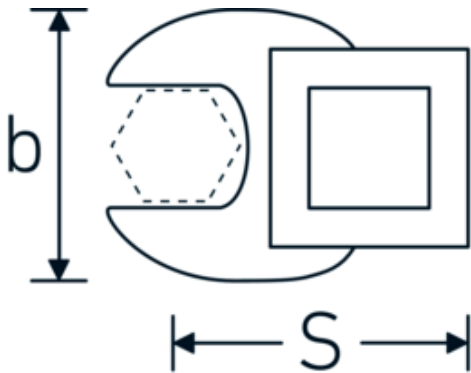

CROW-FOOT spanner

540a

Product no. **02500067**
GTIN **4018754173631**
Model **540 A 1 11/16**

Label. 3/8 " CROW-FOOT spanner Spanner size 1 11/16" L.63mm

- Features.**
- Chrome Alloy Steel, chrome plated
 - Caution! Modified settings on torque wrench

Technical Drawing.

Technical Attributes.

| | |
|------------------------------|-----------|
| a | 8 mm |
| Internal square drive (inch) | 3/8 " |
| Width mm (b) | 70 mm |
| Length mm (L) | 63 mm |
| S | 37,7 mm |
| Spanner size [inch] | 1 11/16 " |

Variants.

| Art. no. | Model no. (ERP) | Description | GTIN |
|----------|-----------------|--|---------------|
| 01500024 | 540 A 3/8 | 1/4 " CROW-FOOT spanner Spanner size 3/8" L.25,5mm | 4018754173839 |
| 02500028 | 540 A 7/16 | 3/8 " CROW-FOOT spanner Spanner size 7/16" L.32mm | 4018754004621 |
| 02500032 | 540 A 1/2 | 3/8 " CROW-FOOT spanner Spanner size 1/2" L.34,3mm | 4018754004638 |
| 02500034 | 540 A 9/16 | 3/8 " CROW-FOOT spanner Spanner size 9/16" L.37,7mm | 4018754004645 |
| 02500036 | 540 A 5/8 | 3/8 " CROW-FOOT spanner Spanner size 5/8" L.37,7mm | 4018754004652 |
| 02500038 | 540 A 11/16 | 3/8 " CROW-FOOT spanner Spanner size 11/16" L.42,5mm | 4018754004669 |
| 02500040 | 540 A 3/4 | 3/8 " CROW-FOOT spanner Spanner size 3/4" L.42,5mm | 4018754004676 |
| 02500042 | 540 A 13/16 | 3/8 " CROW-FOOT spanner Spanner size 13/16" L.42,3mm | 4018754004683 |
| 02500044 | 540 A 7/8 | 3/8 " CROW-FOOT spanner Spanner size 7/8" L.44,5mm | 4018754004690 |
| 02500048 | 540 A 1 | 3/8 " CROW-FOOT spanner Spanner size 1" L.47mm | 4018754004706 |
| 02500050 | 540 A 1 1/16 | 3/8 " CROW-FOOT spanner Spanner size 1 1/16" L.47mm | 4018754004713 |
| 02500052 | 540 A 1 1/8 | 3/8 " CROW-FOOT spanner Spanner size 1 1/8" L.50mm | 4018754004720 |
| 02500054 | 540 A 1 3/16 | 3/8 " CROW-FOOT spanner Spanner size 1 3/16" L.50mm | 4018754004737 |
| 02500056 | 540 A 1 1/4 | 3/8 " CROW-FOOT spanner Spanner size 1 1/4" L.53mm | 4018754004744 |