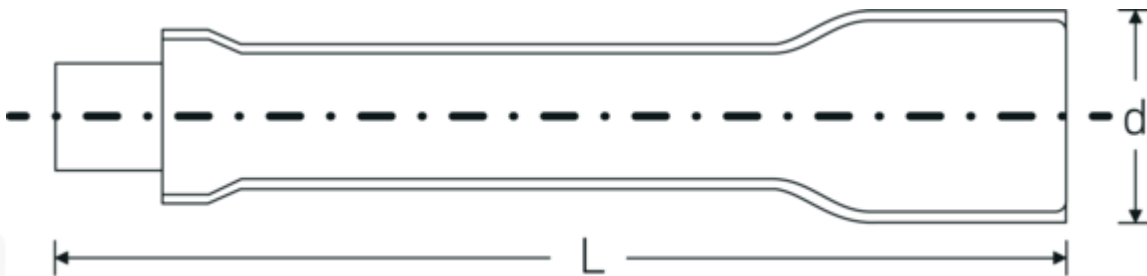

VDE extension

12167 VDE

Product no. 12420002
GTIN 4018754253845
Model 12167 VDE-6

Label. 3/8 " VDE extension L.178mm

- Features.**
- Chrome-Alloy-Steel, chrome plated
 - VDE insulated up to 1000 V
 - DIN EN 60900
 - Insulated according to IEC 900 - AC/1000 V

Advantages.

DIN EN 60900.

Technical Drawing.

Technical Attributes.

External square drive (inch) 3/8
Internal square drive (inch) 3/8 "

Logistics data.

Depth mm (IFS) 175
Width mm (IFS) 24

d	23 mm	Height mm (IFS)	24
DIN	DIN EN 60900	Length (packed, mm)	175
Size	6	Width (packed, mm)	24
Length mm (L)	178 mm	Height (packed, mm)	24
		Volume (packed, dm3)	0.1008 dm3
		Art. no.	12420002
		Weight (gross, kg)	0,162
		Weight PAP (kg)	0,000
		Weight PVC (kg)	0,004
		GTIN	4018754253845
		Country of origin	GERMANY
		Region of origin	Nordrhein-Westfalen
		WEEE/ElektroG	nicht ear-pflichtig
		Customs tariff no.	82042000
		Packing standard	1
		Weight	162 g

Variants.

Art. no.	Model no. (ERP)	Description	GTIN
12420001	12167 VDE-3	3/8 " VDE extension L.94mm	4018754253838
12420002	12167 VDE-6	3/8 " VDE extension L.178mm	4018754253845
12420003	12167 VDE-10	3/8 " VDE extension L.258mm	4018754253852