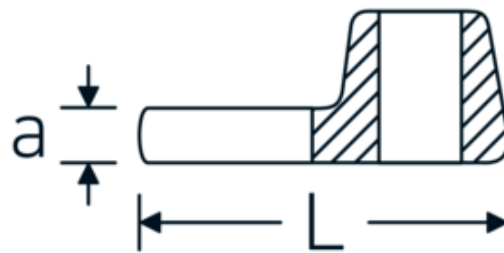

CROW-FOOT spanner

540

Product no. **02200046**
GTIN **4018754141142**
Model **540 46**

Label. 3/8 " CROW-FOOT spanner Spanner size 46mm L.72mm

Features.

- Chrome Alloy Steel, chrome plated
- Caution! Modified settings on torque wrench

Technical Drawing.

Technical Attributes.

a	8 mm
Internal square drive (inch)	3/8 "
Width mm (b)	82 mm
Length mm (L)	72 mm
S	43,1 mm
Width across flats [mm]	46 mm

Logistics data.

Depth mm (IFS)	72
Width mm (IFS)	81
Height mm (IFS)	17
Length (packed, mm)	80
Width (packed, mm)	81
Height (packed, mm)	18
Volume (packed, dm3)	0.11664 dm3

Variants.

Art. no.	Model no. (ERP)	Description	GTIN
01200008	540 8	1/4 " CROW-FOOT spanner Spanner size 8mm L.25,5mm	4018754149117
01200009	540 9	1/4 " CROW-FOOT spanner Spanner size 9mm L.25,5mm	4018754149124
01200010	540 10	1/4 " CROW-FOOT spanner Spanner size 10mm L.25,5mm	4018754149131
02200011	540 11	3/8 " CROW-FOOT spanner Spanner size 11mm L.32mm	4018754149414
02200012	540 12	3/8 " CROW-FOOT spanner Spanner size 12mm L.34,3mm	4018754003495
02200013	540 13	3/8 " CROW-FOOT spanner Spanner size 13mm L.34,3mm	4018754003501
02200014	540 14	3/8 " CROW-FOOT spanner Spanner size 14mm L.37,7mm	4018754003518
02200015	540 15	3/8 " CROW-FOOT spanner Spanner size 15mm L.37,7mm	4018754003525
02200016	540 16	3/8 " CROW-FOOT spanner Spanner size 16mm L.37,7mm	4018754003532
02200017	540 17	3/8 " CROW-FOOT spanner Spanner size 17mm L.42,5mm	4018754003549
02200018	540 18	3/8 " CROW-FOOT spanner Spanner size 18mm L.42,5mm	4018754003556
02200019	540 19	3/8 " CROW-FOOT spanner Spanner size 19mm L.42,5mm	4018754003563
02200020	540 20	3/8 " CROW-FOOT spanner Spanner size 20mm L.42,4mm	4018754141067
02200021	540 21	3/8 " CROW-FOOT spanner Spanner size 21mm L.44,5mm	4018754003570