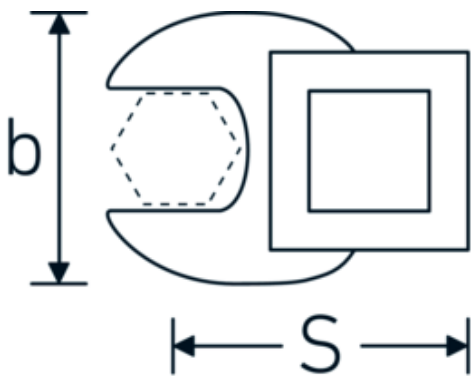

CROW-FOOT spanner

540

Product no. **02200046**
GTIN **4018754141142**
Model **540 46**

Label. 3/8 " CROW-FOOT spanner Spanner size 46mm L.72mm

Features.

- Chrome Alloy Steel, chrome plated
- Caution! Modified settings on torque wrench

Technical Drawing.

Technical Attributes.

a	8 mm
Internal square drive (inch)	3/8 "
Width mm (b)	82 mm
Length mm (L)	72 mm
S	43,1 mm
Width across flats [mm]	46 mm

Logistics data.

Depth mm (IFS)	72
Width mm (IFS)	81
Height mm (IFS)	17
Length (packed, mm)	80
Width (packed, mm)	81
Height (packed, mm)	18
Volume (packed, dm3)	0.11664 dm3

Variants.

Art. no.	Model no. (ERP)	Description	GTIN
01200008	540 8	1/4 " CROW-FOOT spanner Spanner size 8mm L.25,5mm	4018754149117
01200009	540 9	1/4 " CROW-FOOT spanner Spanner size 9mm L.25,5mm	4018754149124
01200010	540 10	1/4 " CROW-FOOT spanner Spanner size 10mm L.25,5mm	4018754149131
02200011	540 11	3/8 " CROW-FOOT spanner Spanner size 11mm L.32mm	4018754149414
02200012	540 12	3/8 " CROW-FOOT spanner Spanner size 12mm L.34,3mm	4018754003495
02200013	540 13	3/8 " CROW-FOOT spanner Spanner size 13mm L.34,3mm	4018754003501
02200014	540 14	3/8 " CROW-FOOT spanner Spanner size 14mm L.37,7mm	4018754003518
02200015	540 15	3/8 " CROW-FOOT spanner Spanner size 15mm L.37,7mm	4018754003525
02200016	540 16	3/8 " CROW-FOOT spanner Spanner size 16mm L.37,7mm	4018754003532
02200017	540 17	3/8 " CROW-FOOT spanner Spanner size 17mm L.42,5mm	4018754003549
02200018	540 18	3/8 " CROW-FOOT spanner Spanner size 18mm L.42,5mm	4018754003556
02200019	540 19	3/8 " CROW-FOOT spanner Spanner size 19mm L.42,5mm	4018754003563
02200020	540 20	3/8 " CROW-FOOT spanner Spanner size 20mm L.42,4mm	4018754141067
02200021	540 21	3/8 " CROW-FOOT spanner Spanner size 21mm L.44,5mm	4018754003570