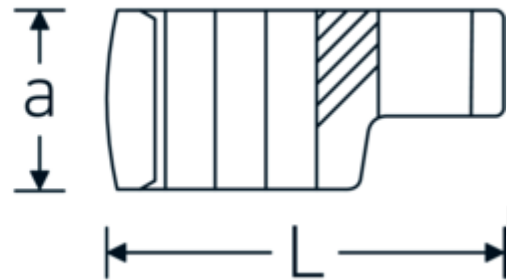

CROW-RING spanner

440a

Product no. **02490044**
GTIN **4018754004584**
Model **440 A 7/8**

Label. 3/8 " CROW-RING spanner Spanner size 7/8" L.45,2mm

- Features.**
- Chrome Alloy Steel, chrome plated
 - caution! Modified settings on torque wrench
 - size 3/8: for Volvo aircraft engine, type "JAS"

Technical Drawing.

Technical Attributes.

a	19 mm
Internal square drive (inch)	3/8 "
Width mm (b)	33,5 mm
Length mm (L)	45,2 mm
S	23,6 mm
Spanner size [inch]	7/8 "

Logistics data.

Depth mm (IFS)	45
Width mm (IFS)	34
Height mm (IFS)	19
Length (packed, mm)	45
Width (packed, mm)	34
Height (packed, mm)	19

Variants.

Art. no.	Model no. (ERP)	Description	GTIN
01490024	440 A 3/8	1/4 " CROW-RING spanner Spanner size 3/8" L.28,4mm	4018754116805
01490028	440 A 7/16	1/4 " CROW-RING spanner Spanner size 7/16" L.28mm	4018754001460
01490032	440 A 1/2	1/4 " CROW-RING spanner Spanner size 1/2" L.30,5mm	4018754001477
01490034	440 A 9/16	1/4 " CROW-RING spanner Spanner size 9/16" L.31,7mm	4018754001484
02490036	440 A 5/8	3/8 " CROW-RING spanner Spanner size 5/8" L.36,5mm	4018754004546
02490038	440 A 11/16	3/8 " CROW-RING spanner Spanner size 11/16" L.39,2mm	4018754004553
02490040	440 A 3/4	3/8 " CROW-RING spanner Spanner size 3/4" L.40,9mm	4018754004560
02490042	440 A 13/16	3/8 " CROW-RING spanner Spanner size 13/16" L.42,9mm	4018754004577
02490044	440 A 7/8	3/8 " CROW-RING spanner Spanner size 7/8" L.45,2mm	4018754004584
02490046	440 A 15/16	3/8 " CROW-RING spanner Spanner size 15/16" L.47,2mm	4018754004591
02490048	440 A 1	3/8 " CROW-RING spanner Spanner size 1" L.49,3mm	4018754004607
02490050	440 A 1 1/16	3/8 " CROW-RING spanner Spanner size 1 1/16" L.52,8mm	4018754004614
03490052	440 A 1 1/8	1/2 " CROW-RING spanner Spanner size 1 1/8" L.56,8mm	4018754008445
03490056	440 A 1 1/4	1/2 " CROW-RING spanner Spanner size 1 1/4" L.62,5mm	4018754008452