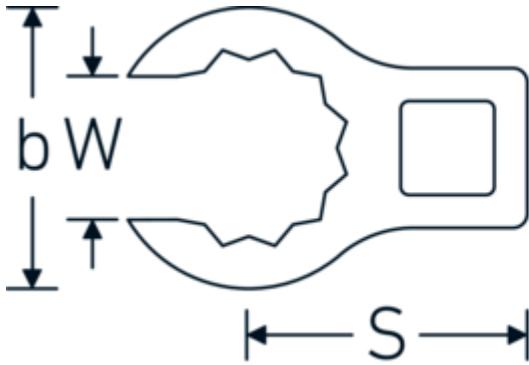

CROW-RING spanner

440a

Product no. **02490044**
GTIN **4018754004584**
Model **440 A 7/8**

Label. 3/8 " CROW-RING spanner Spanner size 7/8" L.45,2mm

- Features.**
- Chrome Alloy Steel, chrome plated
 - caution! Modified settings on torque wrench
 - size 3/8: for Volvo aircraft engine, type "JAS"

Technical Drawing.

Technical Attributes.

a	19 mm
Internal square drive (inch)	3/8 "
Width mm (b)	33,5 mm
Length mm (L)	45,2 mm
S	23,6 mm
Spanner size [inch]	7/8 "

Logistics data.

Depth mm (IFS)	45
Width mm (IFS)	34
Height mm (IFS)	19
Length (packed, mm)	45
Width (packed, mm)	34
Height (packed, mm)	19

Variants.

Art. no.	Model no. (ERP)	Description	GTIN
01490024	440 A 3/8	1/4 " CROW-RING spanner Spanner size 3/8" L.28,4mm	4018754116805
01490028	440 A 7/16	1/4 " CROW-RING spanner Spanner size 7/16" L.28mm	4018754001460
01490032	440 A 1/2	1/4 " CROW-RING spanner Spanner size 1/2" L.30,5mm	4018754001477
01490034	440 A 9/16	1/4 " CROW-RING spanner Spanner size 9/16" L.31,7mm	4018754001484
02490036	440 A 5/8	3/8 " CROW-RING spanner Spanner size 5/8" L.36,5mm	4018754004546
02490038	440 A 11/16	3/8 " CROW-RING spanner Spanner size 11/16" L.39,2mm	4018754004553
02490040	440 A 3/4	3/8 " CROW-RING spanner Spanner size 3/4" L.40,9mm	4018754004560
02490042	440 A 13/16	3/8 " CROW-RING spanner Spanner size 13/16" L.42,9mm	4018754004577
02490044	440 A 7/8	3/8 " CROW-RING spanner Spanner size 7/8" L.45,2mm	4018754004584
02490046	440 A 15/16	3/8 " CROW-RING spanner Spanner size 15/16" L.47,2mm	4018754004591
02490048	440 A 1	3/8 " CROW-RING spanner Spanner size 1" L.49,3mm	4018754004607
02490050	440 A 1 1/16	3/8 " CROW-RING spanner Spanner size 1 1/16" L.52,8mm	4018754004614
03490052	440 A 1 1/8	1/2 " CROW-RING spanner Spanner size 1 1/8" L.56,8mm	4018754008445
03490056	440 A 1 1/4	1/2 " CROW-RING spanner Spanner size 1 1/4" L.62,5mm	4018754008452