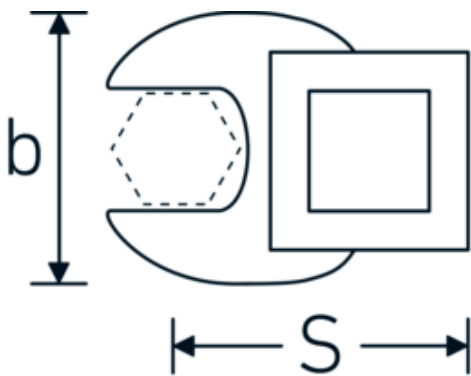

CROW-FOOT spanner

540

Product no. **01200010**
GTIN **4018754149131**
Model **540 10**

Label. 1/4 " CROW-FOOT spanner Spanner size 10mm L.25,5mm

Features.

- Chrome Alloy Steel, chrome plated
- Caution! Modified settings on torque wrench

Technical Drawing.

Technical Attributes.

a	6,3 mm
Internal square drive (inch)	1/4 "
Width mm (b)	19,8 mm
Length mm (L)	25,5 mm
S	14,6 mm
Width across flats [mm]	10 mm

Logistics data.

Depth mm (IFS)	25
Width mm (IFS)	19
Height mm (IFS)	10
Length (packed, mm)	30
Width (packed, mm)	25
Height (packed, mm)	12
Volume (packed, dm3)	0.009 dm3

Variants.

Art. no.	Model no. (ERP)	Description	GTIN
01200008	540 8	1/4 " CROW-FOOT spanner Spanner size 8mm L.25,5mm	4018754149117
01200009	540 9	1/4 " CROW-FOOT spanner Spanner size 9mm L.25,5mm	4018754149124
01200010	540 10	1/4 " CROW-FOOT spanner Spanner size 10mm L.25,5mm	4018754149131
02200011	540 11	3/8 " CROW-FOOT spanner Spanner size 11mm L.32mm	4018754149414
02200012	540 12	3/8 " CROW-FOOT spanner Spanner size 12mm L.34,3mm	4018754003495
02200013	540 13	3/8 " CROW-FOOT spanner Spanner size 13mm L.34,3mm	4018754003501
02200014	540 14	3/8 " CROW-FOOT spanner Spanner size 14mm L.37,7mm	4018754003518
02200015	540 15	3/8 " CROW-FOOT spanner Spanner size 15mm L.37,7mm	4018754003525
02200016	540 16	3/8 " CROW-FOOT spanner Spanner size 16mm L.37,7mm	4018754003532
02200017	540 17	3/8 " CROW-FOOT spanner Spanner size 17mm L.42,5mm	4018754003549
02200018	540 18	3/8 " CROW-FOOT spanner Spanner size 18mm L.42,5mm	4018754003556
02200019	540 19	3/8 " CROW-FOOT spanner Spanner size 19mm L.42,5mm	4018754003563
02200020	540 20	3/8 " CROW-FOOT spanner Spanner size 20mm L.42,4mm	4018754141067
02200021	540 21	3/8 " CROW-FOOT spanner Spanner size 21mm L.44,5mm	4018754003570