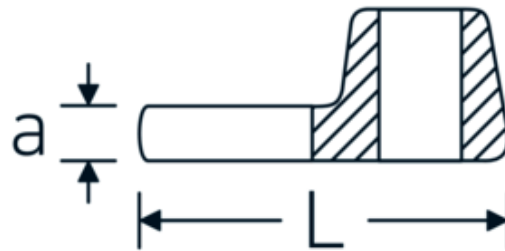

CROW-FOOT spanner

540

Product no. **01200010**
GTIN **4018754149131**
Model **540 10**

Label. 1/4 " CROW-FOOT spanner Spanner size 10mm L.25,5mm

Features.

- Chrome Alloy Steel, chrome plated
- Caution! Modified settings on torque wrench

Technical Drawing.

Technical Attributes.

a	6,3 mm
Internal square drive (inch)	1/4 "
Width mm (b)	19,8 mm
Length mm (L)	25,5 mm
S	14,6 mm
Width across flats [mm]	10 mm

Logistics data.

Depth mm (IFS)	25
Width mm (IFS)	19
Height mm (IFS)	10
Length (packed, mm)	30
Width (packed, mm)	25
Height (packed, mm)	12
Volume (packed, dm3)	0.009 dm3

Variants.

Art. no.	Model no. (ERP)	Description	GTIN
01200008	540 8	1/4 " CROW-FOOT spanner Spanner size 8mm L.25,5mm	4018754149117
01200009	540 9	1/4 " CROW-FOOT spanner Spanner size 9mm L.25,5mm	4018754149124
01200010	540 10	1/4 " CROW-FOOT spanner Spanner size 10mm L.25,5mm	4018754149131
02200011	540 11	3/8 " CROW-FOOT spanner Spanner size 11mm L.32mm	4018754149414
02200012	540 12	3/8 " CROW-FOOT spanner Spanner size 12mm L.34,3mm	4018754003495
02200013	540 13	3/8 " CROW-FOOT spanner Spanner size 13mm L.34,3mm	4018754003501
02200014	540 14	3/8 " CROW-FOOT spanner Spanner size 14mm L.37,7mm	4018754003518
02200015	540 15	3/8 " CROW-FOOT spanner Spanner size 15mm L.37,7mm	4018754003525
02200016	540 16	3/8 " CROW-FOOT spanner Spanner size 16mm L.37,7mm	4018754003532
02200017	540 17	3/8 " CROW-FOOT spanner Spanner size 17mm L.42,5mm	4018754003549
02200018	540 18	3/8 " CROW-FOOT spanner Spanner size 18mm L.42,5mm	4018754003556
02200019	540 19	3/8 " CROW-FOOT spanner Spanner size 19mm L.42,5mm	4018754003563
02200020	540 20	3/8 " CROW-FOOT spanner Spanner size 20mm L.42,4mm	4018754141067
02200021	540 21	3/8 " CROW-FOOT spanner Spanner size 21mm L.44,5mm	4018754003570