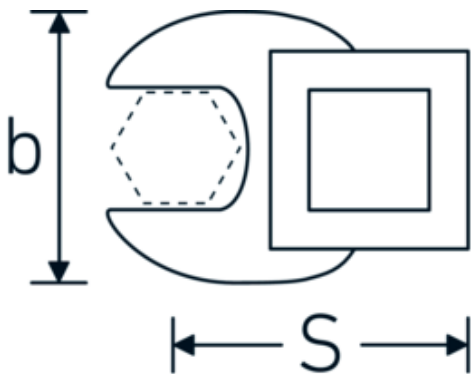

**CROW-FOOT wrench, metric**

**540**

Product no. **02200017**  
GTIN **4018754003549**  
Model **540 17**

**Label.** 3/8 " CROW-FOOT wrench Wrench size 17mm L.42,5mm

**Technical Drawing.**

**Technical Attributes.**

|                                     |         |
|-------------------------------------|---------|
| <b>a</b>                            | 6,3 mm  |
| <b>Internal square drive (inch)</b> | 3/8 "   |
| <b>Width mm (b)</b>                 | 38 mm   |
| <b>Length mm (L)</b>                | 42,5 mm |
| <b>S</b>                            | 23,8 mm |
| <b>Width across flats [mm]</b>      | 17 mm   |

**Logistics data.**

|                             |              |
|-----------------------------|--------------|
| <b>Depth mm (IFS)</b>       | 43           |
| <b>Width mm (IFS)</b>       | 37           |
| <b>Height mm (IFS)</b>      | 18           |
| <b>Length (packed, mm)</b>  | 43           |
| <b>Width (packed, mm)</b>   | 37           |
| <b>Height (packed, mm)</b>  | 18           |
| <b>Volume (packed, dm3)</b> | 0.028638 dm3 |
| <b>Product no.</b>          | 02200017     |
| <b>Weight (gross, kg)</b>   | 0,065        |