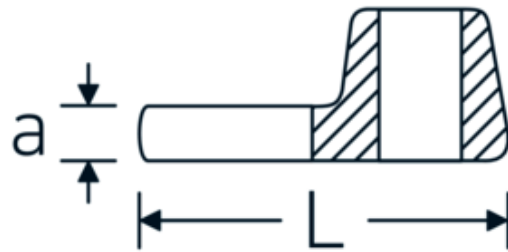

**CROW-FOOT wrench, metric**

**540**

Product no. **02200017**  
GTIN **4018754003549**  
Model **540 17**

**Label.** 3/8 " CROW-FOOT wrench Wrench size 17mm L.42,5mm

**Technical Drawing.**

**Technical Attributes.**

|                                     |         |
|-------------------------------------|---------|
| <b>a</b>                            | 6,3 mm  |
| <b>Internal square drive (inch)</b> | 3/8 "   |
| <b>Width mm (b)</b>                 | 38 mm   |
| <b>Length mm (L)</b>                | 42,5 mm |
| <b>S</b>                            | 23,8 mm |
| <b>Width across flats [mm]</b>      | 17 mm   |