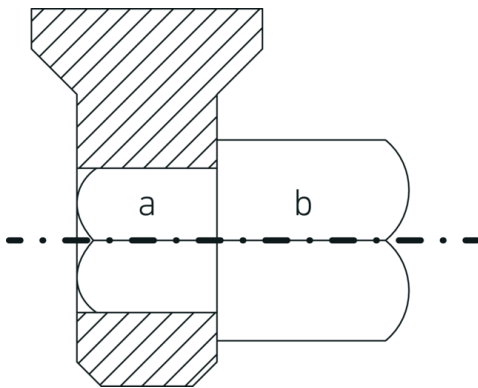

## Square drive unit

70V

Product no. **59010014**  
GTIN **4018754035427**  
Model **70 V 11**

**Label.** Square drive unit Drive 3/8 Drive 1/4 L.22mm

**Features.** • for torque wrenches and insert tools

## Technical Drawing.

## Technical Attributes.

|                              |       |
|------------------------------|-------|
| External square drive (inch) | 3/8   |
| for model                    | 734/4 |
| Size                         | 11    |
| Length mm (L)                | 22 mm |