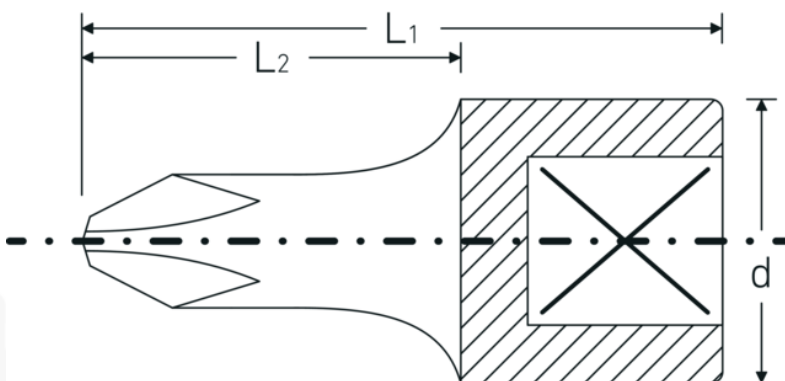

Screwdriver socket

44PZ

Product no. **01300002**
 GTIN **4018754152643**
 Model **44 PZ 2**
SCHRAUBENDREHEREINSATZ
1/4 ZOLL

Label. 1/4 " Screwdriver socket PZ2 L.28mm

Features.

- for POZIDRIV/SUPADRIV® screws
- Chrome Alloy Steel, chrome plated

Advantages.

For POZIDRIV®/SUPADRIV® screws.

Technical Drawing.

Technical Attributes.

Drive profile POZIDRIV®/SUPADRIV®

Logistics data.

Depth mm (IFS) 28
 Width mm (IFS) 12

| | |
|------------------------------|---------|
| Internal square drive (inch) | 1/4 " |
| d | 11,6 mm |
| Size of output profile | PZ2 |
| L1 | 28 mm |
| L2 | 16 mm |

| | |
|----------------------|---------------------|
| Height mm (IFS) | 12 |
| Length (packed, mm) | 50 |
| Width (packed, mm) | 20 |
| Height (packed, mm) | 20 |
| Volume (packed, dm3) | 0.02 dm3 |
| Art. no. | 01300002 |
| Weight (gross, kg) | 0,056 |
| Weight PAP (kg) | 0,000 |
| Weight PVC (kg) | 0,002 |
| GTIN | 4018754152643 |
| Country of origin | GERMANY |
| Region of origin | Nordrhein-Westfalen |
| WEEE/ElektroG | nicht ear-pflichtig |
| Customs tariff no. | 82042000 |
| Packing standard | 5 |
| Weight | 11 g |

Variants.

| Art. no. | Model no. (ERP) | Description | GTIN |
|----------|---|-------------------------------------|---------------|
| 01300001 | 44 PZ 1 SCHRAUBENDREHEREINSATZ 1/4 ZOLL | 1/4 " Screwdriver socket PZ1 L.28mm | 4018754152636 |
| 01300002 | 44 PZ 2 SCHRAUBENDREHEREINSATZ 1/4 ZOLL | 1/4 " Screwdriver socket PZ2 L.28mm | 4018754152643 |