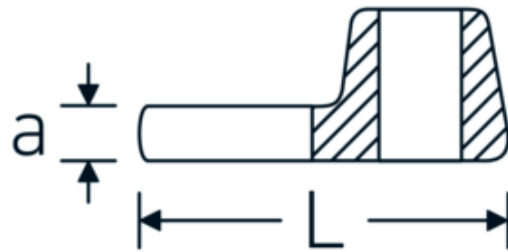

## CROW-FOOT wrench, inch

**540a**

Product no. **02500038**  
GTIN **4018754004669**  
Model **540 A 11/16**

**Label.**

3/8 " CROW-FOOT wrench Wrench size 11/16" L.42,5mm

## Technical Drawing.

## Technical Attributes.

<b>a</b>	6,3 mm
<b>Internal square drive (inch)</b>	3/8 "
<b>Width mm (b)</b>	38 mm
<b>Length mm (L)</b>	42,5 mm
<b>S</b>	24,1 mm
<b>Wrench size [inch]</b>	11/16 "

## Variants.

Product no.	Model no. (ERP)	Description	GTIN
01500024	540 A 3/8	1/4 " CROW-FOOT wrench Wrench size 3/8" L.25,5mm	4018754173839
02500028	540 A 7/16	3/8 " CROW-FOOT wrench Wrench size 7/16" L.32mm	4018754004621
02500032	540 A 1/2	3/8 " CROW-FOOT wrench Wrench size 1/2" L.34,3mm	4018754004638
02500034	540 A 9/16	3/8 " CROW-FOOT wrench Wrench size 9/16" L.37,7mm	4018754004645
02500036	540 A 5/8	3/8 " CROW-FOOT wrench Wrench size 5/8" L.37,7mm	4018754004652
02500038	540 A 11/16	3/8 " CROW-FOOT wrench Wrench size 11/16" L.42,5mm	4018754004669
02500040	540 A 3/4	3/8 " CROW-FOOT wrench Wrench size 3/4" L.42,5mm	4018754004676
02500042	540 A 13/16	3/8 " CROW-FOOT wrench Wrench size 13/16" L.42,3mm	4018754004683
02500044	540 A 7/8	3/8 " CROW-FOOT wrench Wrench size 7/8" L.44,5mm	4018754004690
02500048	540 A 1	3/8 " CROW-FOOT wrench Wrench size 1" L.47mm	4018754004706
02500050	540 A 1 1/16	3/8 " CROW-FOOT wrench Wrench size 1 1/16" L.47mm	4018754004713
02500052	540 A 1 1/8	3/8 " CROW-FOOT wrench Wrench size 1 1/8" L.50mm	4018754004720
02500054	540 A 1 3/16	3/8 " CROW-FOOT wrench Wrench size 1 3/16" L.50mm	4018754004737
02500056	540 A 1 1/4	3/8 " CROW-FOOT wrench Wrench size 1 1/4" L.53mm	4018754004744
02500058	540 A 1 5/16	3/8 " CROW-FOOT wrench Wrench size 1 5/16" L.53mm	4018754004751