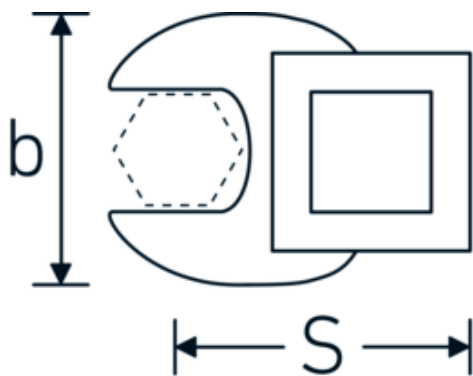

CROW-FOOT wrench, inch

540a

Product no. **02500054**
GTIN **4018754004737**
Model **540 A 1 3/16**

Label.

3/8 " CROW-FOOT wrench Wrench size 1 3/16" L.50mm

Technical Drawing.

Technical Attributes.

a	8 mm
Internal square drive (inch)	3/8 "
Width mm (b)	50 mm
Length mm (L)	50 mm
S	29,2 mm
Wrench size [inch]	1 3/16 "

Logistics data.

Depth mm (IFS)	50
Width mm (IFS)	49
Height mm (IFS)	18
Length (packed, mm)	50
Width (packed, mm)	49
Height (packed, mm)	18
Volume (packed, dm3)	0.0441 dm3
Product no.	02500054
Weight (gross, kg)	0,083

Variants.

Product no.	Model no. (ERP)	Description	GTIN
01500024	540 A 3/8	1/4 " CROW-FOOT wrench Wrench size 3/8" L.25,5mm	4018754173839
02500028	540 A 7/16	3/8 " CROW-FOOT wrench Wrench size 7/16" L.32mm	4018754004621
02500032	540 A 1/2	3/8 " CROW-FOOT wrench Wrench size 1/2" L.34,3mm	4018754004638
02500034	540 A 9/16	3/8 " CROW-FOOT wrench Wrench size 9/16" L.37,7mm	4018754004645
02500036	540 A 5/8	3/8 " CROW-FOOT wrench Wrench size 5/8" L.37,7mm	4018754004652
02500038	540 A 11/16	3/8 " CROW-FOOT wrench Wrench size 11/16" L.42,5mm	4018754004669
02500040	540 A 3/4	3/8 " CROW-FOOT wrench Wrench size 3/4" L.42,5mm	4018754004676
02500042	540 A 13/16	3/8 " CROW-FOOT wrench Wrench size 13/16" L.42,3mm	4018754004683
02500044	540 A 7/8	3/8 " CROW-FOOT wrench Wrench size 7/8" L.44,5mm	4018754004690
02500048	540 A 1	3/8 " CROW-FOOT wrench Wrench size 1" L.47mm	4018754004706
02500050	540 A 1 1/16	3/8 " CROW-FOOT wrench Wrench size 1 1/16" L.47mm	4018754004713
02500052	540 A 1 1/8	3/8 " CROW-FOOT wrench Wrench size 1 1/8" L.50mm	4018754004720
02500054	540 A 1 3/16	3/8 " CROW-FOOT wrench Wrench size 1 3/16" L.50mm	4018754004737
02500056	540 A 1 1/4	3/8 " CROW-FOOT wrench Wrench size 1 1/4" L.53mm	4018754004744
02500058	540 A 1 5/16	3/8 " CROW-FOOT wrench Wrench size 1 5/16" L.53mm	4018754004751