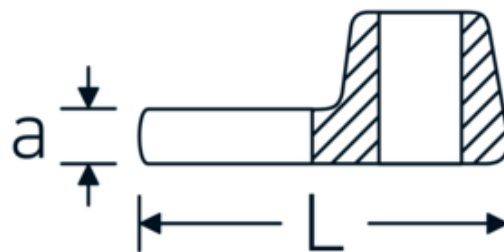

CROW-FOOT wrench, inch

540a

Product no. **02500054**
GTIN **4018754004737**
Model **540 A 1 3/16**

Label.

3/8 " CROW-FOOT wrench Wrench size 1 3/16" L.50mm

Technical Drawing.

Technical Attributes.

a	8 mm
Internal square drive (inch)	3/8 "
Width mm (b)	50 mm
Length mm (L)	50 mm
S	29,2 mm
Wrench size [inch]	1 3/16 "

Logistics data.

Depth mm (IFS)	50
Width mm (IFS)	49
Height mm (IFS)	18
Length (packed, mm)	50
Width (packed, mm)	49
Height (packed, mm)	18
Volume (packed, dm3)	0.0441 dm3
Product no.	02500054
Weight (gross, kg)	0,083

Variants.

Product no.	Model no. (ERP)	Description	GTIN
01500024	540 A 3/8	1/4 " CROW-FOOT wrench Wrench size 3/8" L.25,5mm	4018754173839
02500028	540 A 7/16	3/8 " CROW-FOOT wrench Wrench size 7/16" L.32mm	4018754004621
02500032	540 A 1/2	3/8 " CROW-FOOT wrench Wrench size 1/2" L.34,3mm	4018754004638
02500034	540 A 9/16	3/8 " CROW-FOOT wrench Wrench size 9/16" L.37,7mm	4018754004645
02500036	540 A 5/8	3/8 " CROW-FOOT wrench Wrench size 5/8" L.37,7mm	4018754004652
02500038	540 A 11/16	3/8 " CROW-FOOT wrench Wrench size 11/16" L.42,5mm	4018754004669
02500040	540 A 3/4	3/8 " CROW-FOOT wrench Wrench size 3/4" L.42,5mm	4018754004676
02500042	540 A 13/16	3/8 " CROW-FOOT wrench Wrench size 13/16" L.42,3mm	4018754004683
02500044	540 A 7/8	3/8 " CROW-FOOT wrench Wrench size 7/8" L.44,5mm	4018754004690
02500048	540 A 1	3/8 " CROW-FOOT wrench Wrench size 1" L.47mm	4018754004706
02500050	540 A 1 1/16	3/8 " CROW-FOOT wrench Wrench size 1 1/16" L.47mm	4018754004713
02500052	540 A 1 1/8	3/8 " CROW-FOOT wrench Wrench size 1 1/8" L.50mm	4018754004720
02500054	540 A 1 3/16	3/8 " CROW-FOOT wrench Wrench size 1 3/16" L.50mm	4018754004737
02500056	540 A 1 1/4	3/8 " CROW-FOOT wrench Wrench size 1 1/4" L.53mm	4018754004744
02500058	540 A 1 5/16	3/8 " CROW-FOOT wrench Wrench size 1 5/16" L.53mm	4018754004751