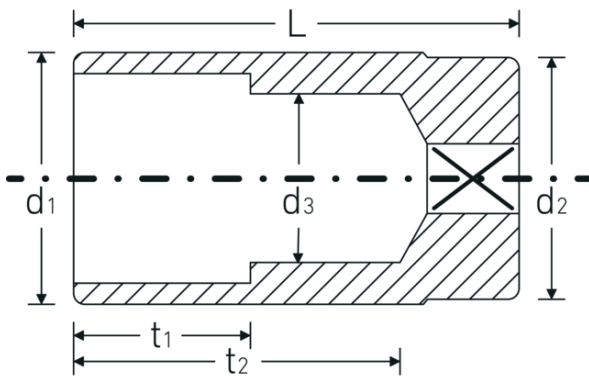

## Sockets 3/8", inch, extra deep

46a

Product no. **02420034**  
GTIN **4018754004348**  
Model **46 A 9/16**

**Label.** 3/8 " Socket Wrench size 9/16" L.60mm

## Technical Drawing.

## Technical Attributes.

Drive profile	bi-hex AS-Drive®
Internal square drive (inch)	3/8 "
d1	20,2 mm
d2	19 mm
d3	13,1 mm
Length mm (L)	60 mm
Wrench size [inch]	9/16 "
t1	25 mm
t2	45,8 mm

## Logistics data.

Depth mm (IFS)	61
Width mm (IFS)	20
Height mm (IFS)	20
Length (packed, mm)	105
Width (packed, mm)	63
Height (packed, mm)	21
Volume (packed, dm <sup>3</sup> )	0.138915 dm <sup>3</sup>
Product no.	02420034
Weight (gross, kg)	0,390