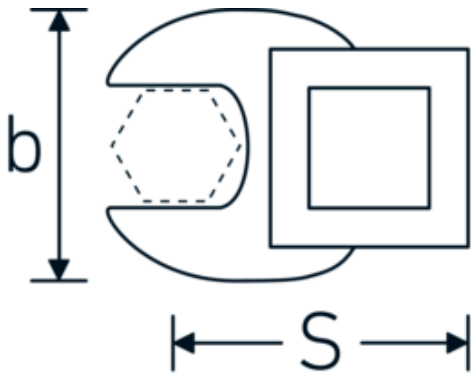

CROW-FOOT spanner

540a

Product no. **02500036**
GTIN **4018754004652**
Model **540 A 5/8**

Label. 3/8 " CROW-FOOT spanner Spanner size 5/8" L.37,7mm

- Features.**
- Chrome Alloy Steel, chrome plated
 - Caution! Modified settings on torque wrench

Technical Drawing.

Technical Attributes.

a	6,3 mm
Internal square drive (inch)	3/8 "
Width mm (b)	30 mm
Length mm (L)	37,7 mm
S	20,4 mm
Spanner size [inch]	5/8 "

Logistics data.

Depth mm (IFS)	38
Width mm (IFS)	30
Height mm (IFS)	16
Length (packed, mm)	38
Width (packed, mm)	30
Height (packed, mm)	16
Volume (packed, dm3)	0.01824 dm3

Variants.

Art. no.	Model no. (ERP)	Description	GTIN
01500024	540 A 3/8	1/4 " CROW-FOOT spanner Spanner size 3/8" L.25,5mm	4018754173839
02500028	540 A 7/16	3/8 " CROW-FOOT spanner Spanner size 7/16" L.32mm	4018754004621
02500032	540 A 1/2	3/8 " CROW-FOOT spanner Spanner size 1/2" L.34,3mm	4018754004638
02500034	540 A 9/16	3/8 " CROW-FOOT spanner Spanner size 9/16" L.37,7mm	4018754004645
02500036	540 A 5/8	3/8 " CROW-FOOT spanner Spanner size 5/8" L.37,7mm	4018754004652
02500038	540 A 11/16	3/8 " CROW-FOOT spanner Spanner size 11/16" L.42,5mm	4018754004669
02500040	540 A 3/4	3/8 " CROW-FOOT spanner Spanner size 3/4" L.42,5mm	4018754004676
02500042	540 A 13/16	3/8 " CROW-FOOT spanner Spanner size 13/16" L.42,3mm	4018754004683
02500044	540 A 7/8	3/8 " CROW-FOOT spanner Spanner size 7/8" L.44,5mm	4018754004690
02500048	540 A 1	3/8 " CROW-FOOT spanner Spanner size 1" L.47mm	4018754004706
02500050	540 A 1 1/16	3/8 " CROW-FOOT spanner Spanner size 1 1/16" L.47mm	4018754004713
02500052	540 A 1 1/8	3/8 " CROW-FOOT spanner Spanner size 1 1/8" L.50mm	4018754004720
02500054	540 A 1 3/16	3/8 " CROW-FOOT spanner Spanner size 1 3/16" L.50mm	4018754004737
02500056	540 A 1 1/4	3/8 " CROW-FOOT spanner Spanner size 1 1/4" L.53mm	4018754004744