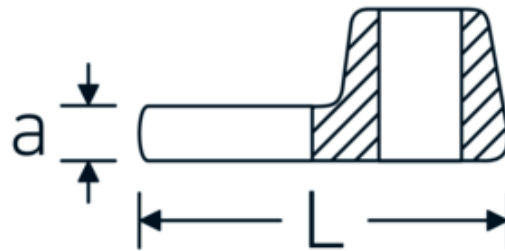

CROW-FOOT spanner

540a

Product no. **02500036**
GTIN **4018754004652**
Model **540 A 5/8**

Label. 3/8 " CROW-FOOT spanner Spanner size 5/8" L.37,7mm

- Features.**
- Chrome Alloy Steel, chrome plated
 - Caution! Modified settings on torque wrench

Technical Drawing.

Technical Attributes.

a	6,3 mm
Internal square drive (inch)	3/8 "
Width mm (b)	30 mm
Length mm (L)	37,7 mm
S	20,4 mm
Spanner size [inch]	5/8 "

Logistics data.

Depth mm (IFS)	38
Width mm (IFS)	30
Height mm (IFS)	16
Length (packed, mm)	38
Width (packed, mm)	30
Height (packed, mm)	16
Volume (packed, dm3)	0.01824 dm3

Variants.

Art. no.	Model no. (ERP)	Description	GTIN
01500024	540 A 3/8	1/4 " CROW-FOOT spanner Spanner size 3/8" L.25,5mm	4018754173839
02500028	540 A 7/16	3/8 " CROW-FOOT spanner Spanner size 7/16" L.32mm	4018754004621
02500032	540 A 1/2	3/8 " CROW-FOOT spanner Spanner size 1/2" L.34,3mm	4018754004638
02500034	540 A 9/16	3/8 " CROW-FOOT spanner Spanner size 9/16" L.37,7mm	4018754004645
02500036	540 A 5/8	3/8 " CROW-FOOT spanner Spanner size 5/8" L.37,7mm	4018754004652
02500038	540 A 11/16	3/8 " CROW-FOOT spanner Spanner size 11/16" L.42,5mm	4018754004669
02500040	540 A 3/4	3/8 " CROW-FOOT spanner Spanner size 3/4" L.42,5mm	4018754004676
02500042	540 A 13/16	3/8 " CROW-FOOT spanner Spanner size 13/16" L.42,3mm	4018754004683
02500044	540 A 7/8	3/8 " CROW-FOOT spanner Spanner size 7/8" L.44,5mm	4018754004690
02500048	540 A 1	3/8 " CROW-FOOT spanner Spanner size 1" L.47mm	4018754004706
02500050	540 A 1 1/16	3/8 " CROW-FOOT spanner Spanner size 1 1/16" L.47mm	4018754004713
02500052	540 A 1 1/8	3/8 " CROW-FOOT spanner Spanner size 1 1/8" L.50mm	4018754004720
02500054	540 A 1 3/16	3/8 " CROW-FOOT spanner Spanner size 1 3/16" L.50mm	4018754004737
02500056	540 A 1 1/4	3/8 " CROW-FOOT spanner Spanner size 1 1/4" L.53mm	4018754004744