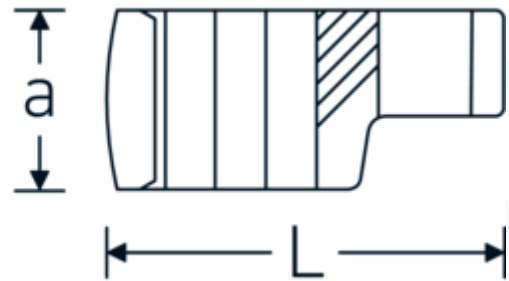

Flare nut CROW-FOOT wrench, metric

440

Product no. **03190032**
GTIN **4018754102105**
Model **440 32**

Label.

1/2 " Flare nut CROW-FOOT wrench Wrench size 32mm L.62,5mm

Technical Drawing.

Technical Attributes.

| | |
|------------------------------|---------|
| a | 22,5 mm |
| Internal square drive (inch) | 1/2 " |
| Width mm (b) | 48 mm |
| Length mm (L) | 62,5 mm |
| S | 32,5 mm |
| Width across flats [mm] | 32 mm |
| W | 24 mm |

Logistics data.

| | |
|----------------------|------------|
| Depth mm (IFS) | 64 |
| Width mm (IFS) | 48 |
| Height mm (IFS) | 23 |
| Length (packed, mm) | 90 |
| Width (packed, mm) | 70 |
| Height (packed, mm) | 23 |
| Volume (packed, dm3) | 0.1449 dm3 |
| Product no. | 03190032 |
| Weight (gross, kg) | 0,145 |