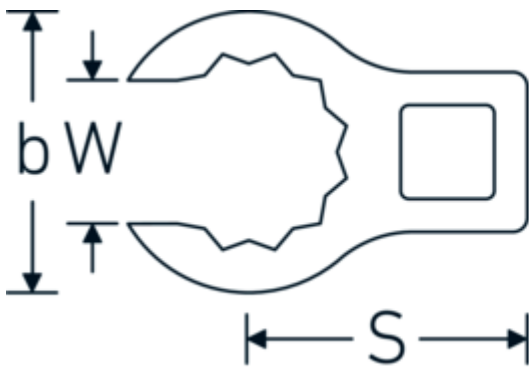

Flare nut CROW-FOOT wrench, metric

440

Product no. **03190032**
GTIN **4018754102105**
Model **440 32**

Label.

1/2 " Flare nut CROW-FOOT wrench Wrench size 32mm L.62,5mm

Technical Drawing.

Technical Attributes.

| | |
|------------------------------|---------|
| a | 22,5 mm |
| Internal square drive (inch) | 1/2 " |
| Width mm (b) | 48 mm |
| Length mm (L) | 62,5 mm |
| S | 32,5 mm |
| Width across flats [mm] | 32 mm |
| W | 24 mm |

Logistics data.

| | |
|----------------------|------------|
| Depth mm (IFS) | 64 |
| Width mm (IFS) | 48 |
| Height mm (IFS) | 23 |
| Length (packed, mm) | 90 |
| Width (packed, mm) | 70 |
| Height (packed, mm) | 23 |
| Volume (packed, dm3) | 0.1449 dm3 |
| Product no. | 03190032 |
| Weight (gross, kg) | 0,145 |