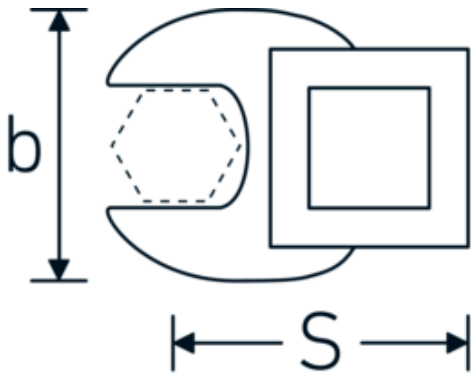

## CROW-FOOT spanner

540a

Product no. **02500058**  
GTIN **4018754004751**  
Model **540 A 1 5/16**

**Label.** 3/8 " CROW-FOOT spanner Spanner size 1 5/16" L.53mm

- Features.**
- Chrome Alloy Steel, chrome plated
  - Caution! Modified settings on torque wrench

## Technical Drawing.

## Technical Attributes.

a	8 mm
Internal square drive (inch)	3/8 "
Width mm (b)	57 mm
Length mm (L)	53 mm
S	31,2 mm
Spanner size [inch]	1 5/16 "

## Logistics data.

Depth mm (IFS)	54
Width mm (IFS)	57
Height mm (IFS)	18
Length (packed, mm)	54
Width (packed, mm)	57
Height (packed, mm)	18
Volume (packed, dm3)	0.055404 dm3

<b>Art. no.</b>	02500058
<b>Weight (gross, kg)</b>	0,101
<b>Weight PAP (kg)</b>	0,000
<b>Weight PVC (kg)</b>	0,003
<b>GTIN</b>	4018754004751
<b>Country of origin</b>	GERMANY
<b>Region of origin</b>	Nordrhein-Westfalen
<b>WEEE/ElektroG</b>	nicht ear-pflichtig
<b>Customs tariff no.</b>	82042000
<b>Packing standard</b>	1
<b>Weight</b>	101 g