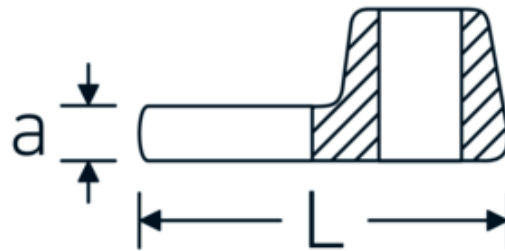

## CROW-FOOT spanner

540a

Product no. **02500058**  
GTIN **4018754004751**  
Model **540 A 1 5/16**

**Label.** 3/8 " CROW-FOOT spanner Spanner size 1 5/16" L.53mm

- Features.**
- Chrome Alloy Steel, chrome plated
  - Caution! Modified settings on torque wrench

## Technical Drawing.

## Technical Attributes.

a	8 mm
Internal square drive (inch)	3/8 "
Width mm (b)	57 mm
Length mm (L)	53 mm
S	31,2 mm
Spanner size [inch]	1 5/16 "

## Variants.

Art. no.	Model no. (ERP)	Description	GTIN
01500024	540 A 3/8	1/4 " CROW-FOOT spanner Spanner size 3/8" L.25,5mm	4018754173839
02500028	540 A 7/16	3/8 " CROW-FOOT spanner Spanner size 7/16" L.32mm	4018754004621
02500032	540 A 1/2	3/8 " CROW-FOOT spanner Spanner size 1/2" L.34,3mm	4018754004638
02500034	540 A 9/16	3/8 " CROW-FOOT spanner Spanner size 9/16" L.37,7mm	4018754004645
02500036	540 A 5/8	3/8 " CROW-FOOT spanner Spanner size 5/8" L.37,7mm	4018754004652
02500038	540 A 11/16	3/8 " CROW-FOOT spanner Spanner size 11/16" L.42,5mm	4018754004669
02500040	540 A 3/4	3/8 " CROW-FOOT spanner Spanner size 3/4" L.42,5mm	4018754004676
02500042	540 A 13/16	3/8 " CROW-FOOT spanner Spanner size 13/16" L.42,3mm	4018754004683
02500044	540 A 7/8	3/8 " CROW-FOOT spanner Spanner size 7/8" L.44,5mm	4018754004690
02500048	540 A 1	3/8 " CROW-FOOT spanner Spanner size 1" L.47mm	4018754004706
02500050	540 A 1 1/16	3/8 " CROW-FOOT spanner Spanner size 1 1/16" L.47mm	4018754004713
02500052	540 A 1 1/8	3/8 " CROW-FOOT spanner Spanner size 1 1/8" L.50mm	4018754004720
02500054	540 A 1 3/16	3/8 " CROW-FOOT spanner Spanner size 1 3/16" L.50mm	4018754004737
02500056	540 A 1 1/4	3/8 " CROW-FOOT spanner Spanner size 1 1/4" L.53mm	4018754004744