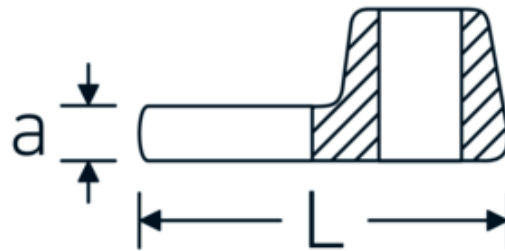

## CROW-FOOT spanner

540a

Product no. **02500028**  
GTIN **4018754004621**  
Model **540 A 7/16**

**Label.** 3/8 " CROW-FOOT spanner Spanner size 7/16" L.32mm

- Features.**
- Chrome Alloy Steel, chrome plated
  - Caution! Modified settings on torque wrench

## Technical Drawing.

## Technical Attributes.

a	6,3 mm
Internal square drive (inch)	3/8 "
Width mm (b)	22,2 mm
Length mm (L)	32 mm
S	17,2 mm
Spanner size [inch]	7/16 "

## Variants.

Art. no.	Model no. (ERP)	Description	GTIN
01500024	540 A 3/8	1/4 " CROW-FOOT spanner Spanner size 3/8" L.25,5mm	4018754173839
02500028	540 A 7/16	3/8 " CROW-FOOT spanner Spanner size 7/16" L.32mm	4018754004621
02500032	540 A 1/2	3/8 " CROW-FOOT spanner Spanner size 1/2" L.34,3mm	4018754004638
02500034	540 A 9/16	3/8 " CROW-FOOT spanner Spanner size 9/16" L.37,7mm	4018754004645
02500036	540 A 5/8	3/8 " CROW-FOOT spanner Spanner size 5/8" L.37,7mm	4018754004652
02500038	540 A 11/16	3/8 " CROW-FOOT spanner Spanner size 11/16" L.42,5mm	4018754004669
02500040	540 A 3/4	3/8 " CROW-FOOT spanner Spanner size 3/4" L.42,5mm	4018754004676
02500042	540 A 13/16	3/8 " CROW-FOOT spanner Spanner size 13/16" L.42,3mm	4018754004683
02500044	540 A 7/8	3/8 " CROW-FOOT spanner Spanner size 7/8" L.44,5mm	4018754004690
02500048	540 A 1	3/8 " CROW-FOOT spanner Spanner size 1" L.47mm	4018754004706
02500050	540 A 1 1/16	3/8 " CROW-FOOT spanner Spanner size 1 1/16" L.47mm	4018754004713
02500052	540 A 1 1/8	3/8 " CROW-FOOT spanner Spanner size 1 1/8" L.50mm	4018754004720
02500054	540 A 1 3/16	3/8 " CROW-FOOT spanner Spanner size 1 3/16" L.50mm	4018754004737
02500056	540 A 1 1/4	3/8 " CROW-FOOT spanner Spanner size 1 1/4" L.53mm	4018754004744