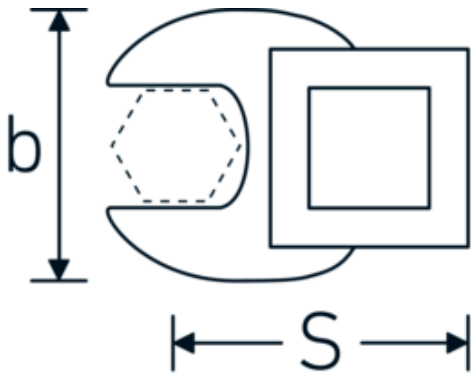

## CROW-FOOT spanner

540a

Product no. **02500028**  
GTIN **4018754004621**  
Model **540 A 7/16**

**Label.** 3/8 " CROW-FOOT spanner Spanner size 7/16" L.32mm

- Features.**
- Chrome Alloy Steel, chrome plated
  - Caution! Modified settings on torque wrench

## Technical Drawing.

## Technical Attributes.

a	6,3 mm
Internal square drive (inch)	3/8 "
Width mm (b)	22,2 mm
Length mm (L)	32 mm
S	17,2 mm
Spanner size [inch]	7/16 "

## Logistics data.

Depth mm (IFS)	32
Width mm (IFS)	22
Height mm (IFS)	16
Length (packed, mm)	32
Width (packed, mm)	22
Height (packed, mm)	16
Volume (packed, dm3)	0.011264 dm3

<b>Art. no.</b>	02500028
<b>Weight (gross, kg)</b>	0,034
<b>Weight PAP (kg)</b>	0,000
<b>Weight PVC (kg)</b>	0,003
<b>GTIN</b>	4018754004621
<b>Country of origin</b>	GERMANY
<b>Region of origin</b>	Nordrhein-Westfalen
<b>WEEE/ElektroG</b>	nicht ear-pflichtig
<b>Customs tariff no.</b>	82042000
<b>Packing standard</b>	1
<b>Weight</b>	34 g