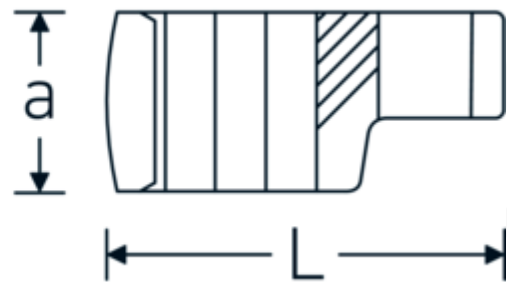

## CROW-RING spanner

440a

Product no. **03490062**  
GTIN **4018754008483**  
Model **440 A 1 7/16**

**Label.** 1/2 " CROW-RING spanner Spanner size 1 7/16" L.66,5mm

- Features.**
- Chrome Alloy Steel, chrome plated
  - caution! Modified settings on torque wrench
  - size 3/8: for Volvo aircraft engine, type "JAS"

## Technical Drawing.

## Technical Attributes.

a	24 mm
Internal square drive (inch)	1/2 "
Width mm (b)	51,9 mm
Length mm (L)	66,5 mm
S	34,6 mm
Spanner size [inch]	1 7/16 "

## Logistics data.

Depth mm (IFS)	66
Width mm (IFS)	52
Height mm (IFS)	24
Length (packed, mm)	66
Width (packed, mm)	52
Height (packed, mm)	24

<b>W</b>	27 mm	<b>Volume (packed, dm3)</b>	0.082368 dm3
		<b>Art. no.</b>	03490062
		<b>Weight (gross, kg)</b>	0,155
		<b>Weight PAP (kg)</b>	0,000
		<b>Weight PVC (kg)</b>	0,003
		<b>GTIN</b>	4018754008483
		<b>Country of origin</b>	GERMANY
		<b>Region of origin</b>	Nordrhein-Westfalen
		<b>WEEE/ElektroG</b>	nicht ear-pflichtig
		<b>Customs tariff no.</b>	82042000
		<b>Packing standard</b>	1
		<b>Weight</b>	143 g