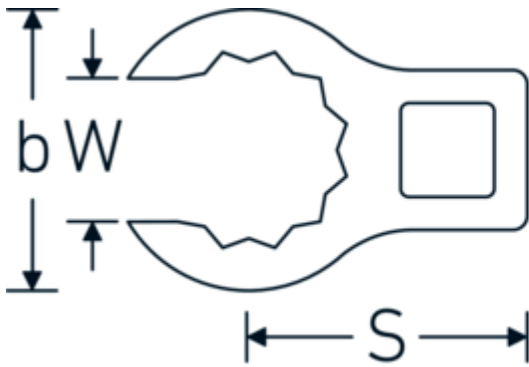

## CROW-RING spanner

440a

Product no. **03490062**  
GTIN **4018754008483**  
Model **440 A 1 7/16**

**Label.** 1/2 " CROW-RING spanner Spanner size 1 7/16" L.66,5mm

- Features.**
- Chrome Alloy Steel, chrome plated
  - caution! Modified settings on torque wrench
  - size 3/8: for Volvo aircraft engine, type "JAS"

## Technical Drawing.

## Technical Attributes.

a	24 mm
Internal square drive (inch)	1/2 "
Width mm (b)	51,9 mm
Length mm (L)	66,5 mm
S	34,6 mm
Spanner size [inch]	1 7/16 "

## Variants.

Art. no.	Model no. (ERP)	Description	GTIN
01490024	440 A 3/8	1/4 " CROW-RING spanner Spanner size 3/8" L.28,4mm	4018754116805
01490028	440 A 7/16	1/4 " CROW-RING spanner Spanner size 7/16" L.28mm	4018754001460
01490032	440 A 1/2	1/4 " CROW-RING spanner Spanner size 1/2" L.30,5mm	4018754001477
01490034	440 A 9/16	1/4 " CROW-RING spanner Spanner size 9/16" L.31,7mm	4018754001484
02490036	440 A 5/8	3/8 " CROW-RING spanner Spanner size 5/8" L.36,5mm	4018754004546
02490038	440 A 11/16	3/8 " CROW-RING spanner Spanner size 11/16" L.39,2mm	4018754004553
02490040	440 A 3/4	3/8 " CROW-RING spanner Spanner size 3/4" L.40,9mm	4018754004560
02490042	440 A 13/16	3/8 " CROW-RING spanner Spanner size 13/16" L.42,9mm	4018754004577
02490044	440 A 7/8	3/8 " CROW-RING spanner Spanner size 7/8" L.45,2mm	4018754004584
02490046	440 A 15/16	3/8 " CROW-RING spanner Spanner size 15/16" L.47,2mm	4018754004591
02490048	440 A 1	3/8 " CROW-RING spanner Spanner size 1" L.49,3mm	4018754004607
02490050	440 A 1 1/16	3/8 " CROW-RING spanner Spanner size 1 1/16" L.52,8mm	4018754004614
03490052	440 A 1 1/8	1/2 " CROW-RING spanner Spanner size 1 1/8" L.56,8mm	4018754008445
03490056	440 A 1 1/4	1/2 " CROW-RING spanner Spanner size 1 1/4" L.62,5mm	4018754008452