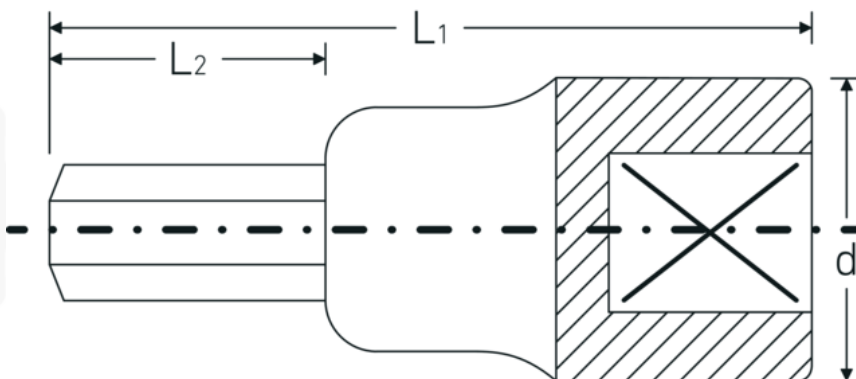

## Advantages.

Manufactured from high-quality chrome-alloy steel with a chromium-plated, corrosion-resistant finish for durability.

For hexagon socket screws, DIN 7422.

Ideal for a wide range of car, bicycle, motorcycle, and industrial jobs.

## Technical Drawing.

## Technical Attributes.

<b>Drive profile</b>	Hexagonal
<b>External hex drive (mm)</b>	5 mm
<b>Internal square drive (inch)</b>	1/2 "
<b>d</b>	22,7 mm
<b>DIN</b>	DIN 7422
<b>L1</b>	60 mm
<b>L2</b>	22 mm

## Logistics data.

<b>Depth mm (IFS)</b>	61
<b>Width mm (IFS)</b>	23
<b>Height mm (IFS)</b>	23
<b>Length (packed, mm)</b>	70
<b>Width (packed, mm)</b>	60
<b>Height (packed, mm)</b>	43
<b>Volume (packed, dm3)</b>	0.1806 dm3
<b>Art. no.</b>	03050005
<b>Weight (gross, kg)</b>	0,345
<b>Weight PAP (kg)</b>	0,000
<b>Weight PVC (kg)</b>	0,003
<b>GTIN</b>	4018754006243
<b>Country of origin</b>	GERMANY
<b>Region of origin</b>	Nordrhein-Westfalen
<b>WEEE/ElektroG</b>	nicht ear-pflichtig
<b>Customs tariff no.</b>	82042000
<b>Packing standard</b>	5
<b>Weight</b>	68 g