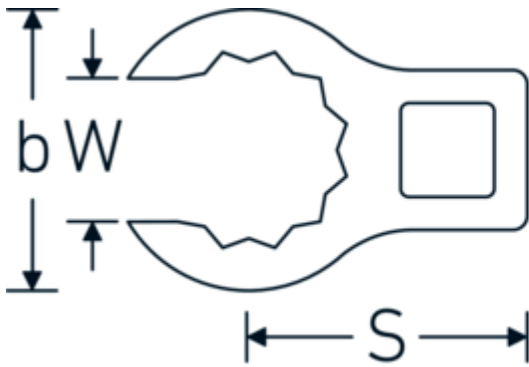

CROW-RING spanner

440a

Product no. **02490040**
GTIN **4018754004560**
Model **440 A 3/4**

Label. 3/8 " CROW-RING spanner Spanner size 3/4" L.40,9mm

- Features.**
- Chrome Alloy Steel, chrome plated
 - caution! Modified settings on torque wrench
 - size 3/8: for Volvo aircraft engine, type "JAS"

Technical Drawing.

Technical Attributes.

a	18,5 mm
Internal square drive (inch)	3/8 "
Width mm (b)	29 mm
Length mm (L)	40,9 mm
S	21,3 mm
Spanner size [inch]	3/4 "

Logistics data.

Depth mm (IFS)	41
Width mm (IFS)	28
Height mm (IFS)	19
Length (packed, mm)	41
Width (packed, mm)	28
Height (packed, mm)	19

Variants.

Art. no.	Model no. (ERP)	Description	GTIN
01490024	440 A 3/8	1/4 " CROW-RING spanner Spanner size 3/8" L.28,4mm	4018754116805
01490028	440 A 7/16	1/4 " CROW-RING spanner Spanner size 7/16" L.28mm	4018754001460
01490032	440 A 1/2	1/4 " CROW-RING spanner Spanner size 1/2" L.30,5mm	4018754001477
01490034	440 A 9/16	1/4 " CROW-RING spanner Spanner size 9/16" L.31,7mm	4018754001484
02490036	440 A 5/8	3/8 " CROW-RING spanner Spanner size 5/8" L.36,5mm	4018754004546
02490038	440 A 11/16	3/8 " CROW-RING spanner Spanner size 11/16" L.39,2mm	4018754004553
02490040	440 A 3/4	3/8 " CROW-RING spanner Spanner size 3/4" L.40,9mm	4018754004560
02490042	440 A 13/16	3/8 " CROW-RING spanner Spanner size 13/16" L.42,9mm	4018754004577
02490044	440 A 7/8	3/8 " CROW-RING spanner Spanner size 7/8" L.45,2mm	4018754004584
02490046	440 A 15/16	3/8 " CROW-RING spanner Spanner size 15/16" L.47,2mm	4018754004591
02490048	440 A 1	3/8 " CROW-RING spanner Spanner size 1" L.49,3mm	4018754004607
02490050	440 A 1 1/16	3/8 " CROW-RING spanner Spanner size 1 1/16" L.52,8mm	4018754004614
03490052	440 A 1 1/8	1/2 " CROW-RING spanner Spanner size 1 1/8" L.56,8mm	4018754008445
03490056	440 A 1 1/4	1/2 " CROW-RING spanner Spanner size 1 1/4" L.62,5mm	4018754008452