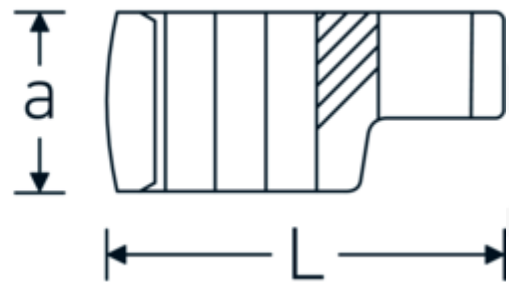

CROW-RING spanner

440a

Product no. **02490040**
GTIN **4018754004560**
Model **440 A 3/4**

Label. 3/8 " CROW-RING spanner Spanner size 3/4" L.40,9mm

- Features.**
- Chrome Alloy Steel, chrome plated
 - caution! Modified settings on torque wrench
 - size 3/8: for Volvo aircraft engine, type "JAS"

Technical Drawing.

Technical Attributes.

a	18,5 mm
Internal square drive (inch)	3/8 "
Width mm (b)	29 mm
Length mm (L)	40,9 mm
S	21,3 mm
Spanner size [inch]	3/4 "

Logistics data.

Depth mm (IFS)	41
Width mm (IFS)	28
Height mm (IFS)	19
Length (packed, mm)	41
Width (packed, mm)	28
Height (packed, mm)	19

Variants.

Art. no.	Model no. (ERP)	Description	GTIN
01490024	440 A 3/8	1/4 " CROW-RING spanner Spanner size 3/8" L.28,4mm	4018754116805
01490028	440 A 7/16	1/4 " CROW-RING spanner Spanner size 7/16" L.28mm	4018754001460
01490032	440 A 1/2	1/4 " CROW-RING spanner Spanner size 1/2" L.30,5mm	4018754001477
01490034	440 A 9/16	1/4 " CROW-RING spanner Spanner size 9/16" L.31,7mm	4018754001484
02490036	440 A 5/8	3/8 " CROW-RING spanner Spanner size 5/8" L.36,5mm	4018754004546
02490038	440 A 11/16	3/8 " CROW-RING spanner Spanner size 11/16" L.39,2mm	4018754004553
02490040	440 A 3/4	3/8 " CROW-RING spanner Spanner size 3/4" L.40,9mm	4018754004560
02490042	440 A 13/16	3/8 " CROW-RING spanner Spanner size 13/16" L.42,9mm	4018754004577
02490044	440 A 7/8	3/8 " CROW-RING spanner Spanner size 7/8" L.45,2mm	4018754004584
02490046	440 A 15/16	3/8 " CROW-RING spanner Spanner size 15/16" L.47,2mm	4018754004591
02490048	440 A 1	3/8 " CROW-RING spanner Spanner size 1" L.49,3mm	4018754004607
02490050	440 A 1 1/16	3/8 " CROW-RING spanner Spanner size 1 1/16" L.52,8mm	4018754004614
03490052	440 A 1 1/8	1/2 " CROW-RING spanner Spanner size 1 1/8" L.56,8mm	4018754008445
03490056	440 A 1 1/4	1/2 " CROW-RING spanner Spanner size 1 1/4" L.62,5mm	4018754008452