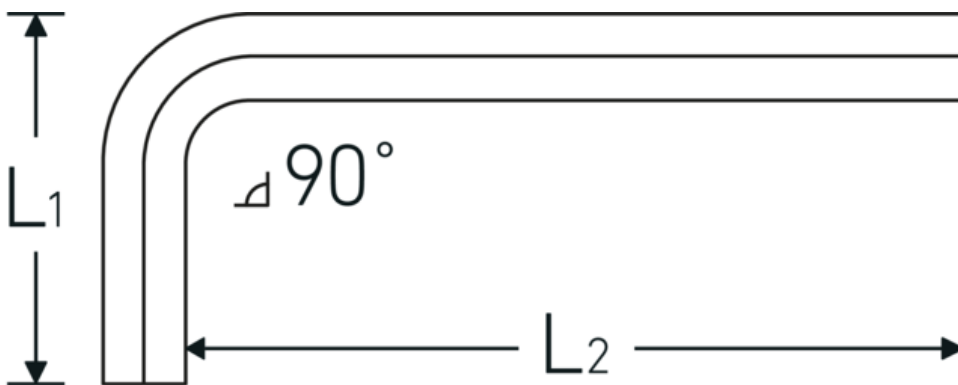

Hex key for socket head screws

10760

Product no. **43153027**
 GTIN **4018754332243**
 Model **10760 27**
WINKELSCHRAUBENDREHER
SECHSKANT

Label. Hex key for socket head screws Hex drive 27mm L.100mm x 250mm

- Features.**
- DIN ISO 2936
 - for cap head screws
 - chrome vanadium, nickel-plated
 - 0.9 mm gunmetal finish

Technical Drawing.

Technical Attributes.

Drive profile	Hexagonal
External hex drive (mm)	27 mm
DIN	DIN ISO 2936
L1	100 mm
L2	250 mm

Logistics data.

Depth mm (IFS)	275
Width mm (IFS)	125
Height mm (IFS)	31
Length (packed, mm)	410
Width (packed, mm)	200

Height (packed, mm)	32
Volume (packed, dm³)	2.624 dm ³
Art. no.	43153027
Weight (gross, kg)	1,752
Weight PAP (kg)	0,000
Weight PVC (kg)	0,016
GTIN	4018754332243
Country of origin	GERMANY
Region of origin	Nordrhein-Westfalen
WEEE/ElektroG	nicht ear-pflichtig
Customs tariff no.	82054000
Packing standard	1
Weight	1692 g