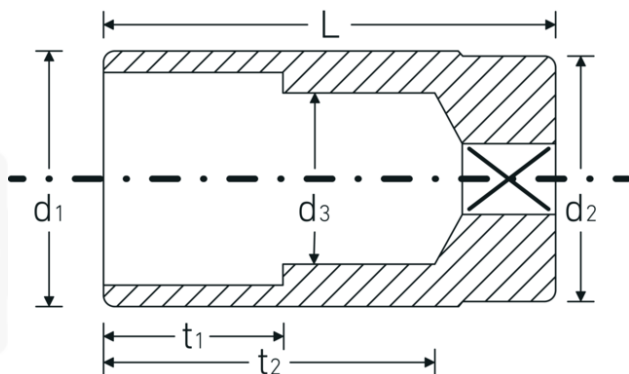

Socket

51

Product no. **03020022**
GTIN **4018754005659**
Model **51 22**

Label. 1/2 " Socket Wrench size mm L.83mm

Features.

- long version
- bi-hex with AS-Drive profile
- 1/2" internal square drive
- size 16 mm-5/8", 20.8 mm-13/16": with rubber insert for spark plugs
- HPQ® high performance steel, chrome-plated
- DIN 3124 / ISO 2725-1 / DIN EN 3710 / DIN EN 3709 / ASME B 107.5M

Advantages.

Long

Technical Drawing.

Technical Attributes.

Drive profile	Bi-hex AS-Drive
Internal square drive (inch)	1/2 "
d1	29,7 mm
d2	27,5 mm
d3	21 mm
DIN	DIN 3124 / ISO 2725-1, DIN EN 3710, DIN EN 3709, ASME B 107.5M
Length mm (L)	83 mm
Width across flats [mm]	22 mm
t1	35 mm
t2	65,5 mm

Logistics data.

Depth mm (IFS)	83
Width mm (IFS)	30
Height mm (IFS)	30
Length (packed, mm)	153
Width (packed, mm)	90
Height (packed, mm)	60
Volume (packed, dm3)	0.8262 dm3
Product no.	03020022
Weight (gross, kg)	2,020
Weight PAP (kg)	0,000
Weight PVC (kg)	0,011
GTIN	4018754005659
Country of origin	GERMANY
Region of origin	Nordrhein-Westfalen
WEEE/ElektroG	nicht ear-pflichtig
Customs tariff no.	82042000
Packing standard	10
Weight	200 g