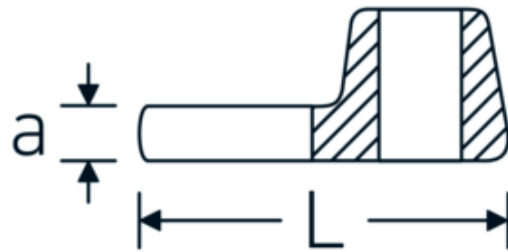

CROW-FOOT wrench, inch

540a

Product no. **02500076**
GTIN **4018754173655**
Model **540 A 2 1/4**

Label.

3/8 " CROW-FOOT wrench Wrench size 2 1/4" L.80,5mm

Technical Drawing.

Technical Attributes.

a	10 mm
Internal square drive (inch)	3/8 "
Width mm (b)	96 mm
Length mm (L)	80,5 mm
S	49,5 mm
Wrench size [inch]	2 1/4 "

Logistics data.

Depth mm (IFS)	96
Width mm (IFS)	80
Height mm (IFS)	9
Length (packed, mm)	97
Width (packed, mm)	80
Height (packed, mm)	10
Volume (packed, dm3)	0.0776 dm3
Product no.	02500076
Weight (gross, kg)	0,297

Variants.

Product no.	Model no. (ERP)	Description	GTIN
01500024	540 A 3/8	1/4 " CROW-FOOT wrench Wrench size 3/8" L.25,5mm	4018754173839
02500028	540 A 7/16	3/8 " CROW-FOOT wrench Wrench size 7/16" L.32mm	4018754004621
02500032	540 A 1/2	3/8 " CROW-FOOT wrench Wrench size 1/2" L.34,3mm	4018754004638
02500034	540 A 9/16	3/8 " CROW-FOOT wrench Wrench size 9/16" L.37,7mm	4018754004645
02500036	540 A 5/8	3/8 " CROW-FOOT wrench Wrench size 5/8" L.37,7mm	4018754004652
02500038	540 A 11/16	3/8 " CROW-FOOT wrench Wrench size 11/16" L.42,5mm	4018754004669
02500040	540 A 3/4	3/8 " CROW-FOOT wrench Wrench size 3/4" L.42,5mm	4018754004676
02500042	540 A 13/16	3/8 " CROW-FOOT wrench Wrench size 13/16" L.42,3mm	4018754004683
02500044	540 A 7/8	3/8 " CROW-FOOT wrench Wrench size 7/8" L.44,5mm	4018754004690
02500048	540 A 1	3/8 " CROW-FOOT wrench Wrench size 1" L.47mm	4018754004706
02500050	540 A 1 1/16	3/8 " CROW-FOOT wrench Wrench size 1 1/16" L.47mm	4018754004713
02500052	540 A 1 1/8	3/8 " CROW-FOOT wrench Wrench size 1 1/8" L.50mm	4018754004720
02500054	540 A 1 3/16	3/8 " CROW-FOOT wrench Wrench size 1 3/16" L.50mm	4018754004737
02500056	540 A 1 1/4	3/8 " CROW-FOOT wrench Wrench size 1 1/4" L.53mm	4018754004744
02500058	540 A 1 5/16	3/8 " CROW-FOOT wrench Wrench size 1 5/16" L.53mm	4018754004751