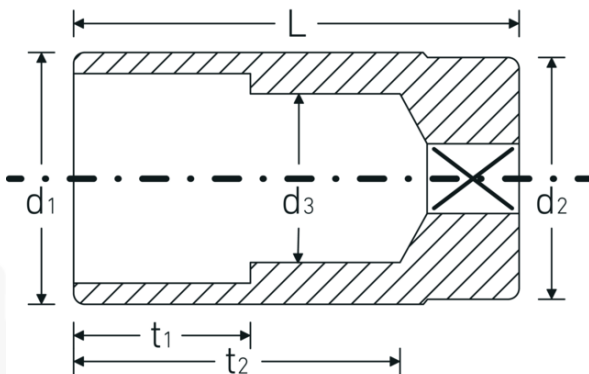

Socket

46a

Product no. **02420035**
GTIN **4018754004355**
Model **46 A 19/32**

Label. 3/8 " Socket Spanner size 19/32" L.60mm

Features.

- Long
- ASME B 107.1, Fed. Spec. GGG-W-641, SAE AS 954-E
- HPQ® heavy-duty steel, chrome-plated

Advantages.

Long

Technical Drawing.

Technical Attributes.

Drive profile bi-hex AS-Drive®

Logistics data.

Depth mm (IFS) 60

Internal square drive (inch)	3/8 "	Width mm (IFS)	21
d1	20,6 mm	Height mm (IFS)	21
d2	19 mm	Length (packed, mm)	105
d3	14 mm	Width (packed, mm)	63
Length mm (L)	60 mm	Height (packed, mm)	22
Spanner size [inch]	19/32 "	Volume (packed, dm3)	0.14553 dm3
t1	25 mm	Art. no.	02420035
t2	48,2 mm	Weight (gross, kg)	0,426
		Weight PAP (kg)	0,000
		Weight PVC (kg)	0,005
		GTIN	4018754004355
		Country of origin	GERMANY
		Region of origin	Nordrhein-Westfalen
		WEEE/ElektroG	nicht ear-pflichtig
		Customs tariff no.	82042000
		Packing standard	5
		Weight	84 g