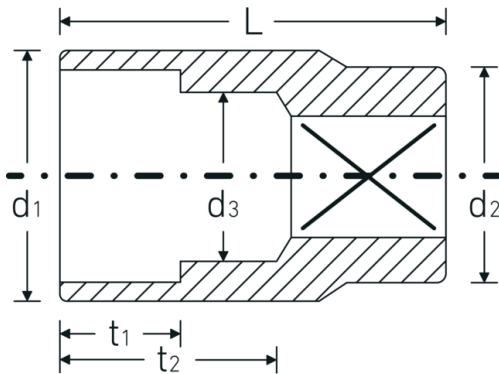

Sockets 3/8", metric

45

Product no. **02010014**
GTIN **4018754001972**
Model **45 14**

Label. 3/8 " Socket Wrench size 14mm L.30mm

Technical Drawing.

Technical Attributes.

Drive profile	bi-hex AS-Drive®
Internal square drive (inch)	3/8 "
d1	19,4 mm
d2	17,5 mm
d3	13 mm
DIN	DIN 3124 / ISO 2725-1, ASME B 107.5M, DIN EN 3709
Length mm (L)	30 mm
Width across flats [mm]	14 mm

Logistics data.

Depth mm (IFS)	25
Width mm (IFS)	20
Height mm (IFS)	20
Length (packed, mm)	101
Width (packed, mm)	41
Height (packed, mm)	26
Volume (packed, dm3)	0.107666 dm3
Product no.	02010014
Weight (gross, kg)	0,340

Variants.

Product no.	Model no. (ERP)	Description	GTIN
02010007	45 7	3/8 " Socket Wrench size 7mm L.24mm	4018754001903
02010008	45 8	3/8 " Socket Wrench size 8mm L.25mm	4018754001910
02010009	45 9	3/8 " Socket Wrench size 9mm L.25mm	4018754001927
02010010	45 10	3/8 " Socket Wrench size 10mm L.27mm	4018754001934
02010011	45 11	3/8 " Socket Wrench size 11mm L.27mm	4018754001941
02010012	45 12	3/8 " Socket Wrench size 12mm L.28mm	4018754001958
02010013	45 13	3/8 " Socket Wrench size 13mm L.30mm	4018754001965
02010014	45 14	3/8 " Socket Wrench size 14mm L.30mm	4018754001972
02010015	45 15	3/8 " Socket Wrench size 15mm L.31mm	4018754001989
02010016	45 16	3/8 " Socket Wrench size 16mm L.31mm	4018754001996
02010017	45 17	3/8 " Socket Wrench size 17mm L.31mm	4018754002009
02010018	45 18	3/8 " Socket Wrench size 18mm L.32mm	4018754002016
02010019	45 19	3/8 " Socket Wrench size 19mm L.32mm	4018754002023
02010020	45 20	3/8 " Socket Wrench size 20mm L.34mm	4018754002030
02010021	45 21	3/8 " Socket Wrench size 21mm L.34mm	4018754002047
02010022	45 22	3/8 " Socket Wrench size 22mm L.35mm	4018754002054
02010024	45 24	3/8 " Socket Wrench size 24mm L.35mm	4018754149148