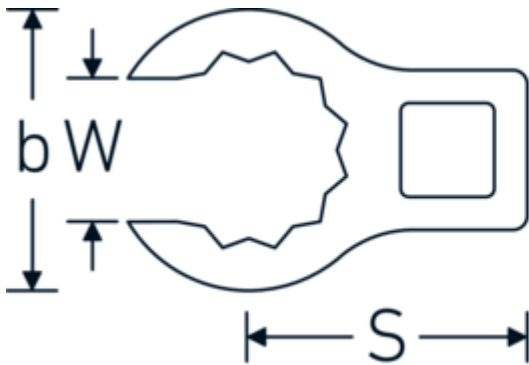

CROW-RING spanner

440

Product no. 02190020
GTIN 4018754141036
Model 440 20

Label. 3/8 " CROW-RING spanner Spanner size 20mm L.42,9mm

- Features.**
- Chrome Alloy Steel, chrome plated
 - Caution! Modified settings on torque wrench

Technical Drawing.

Technical Attributes.

a	18,5 mm
Internal square drive (inch)	3/8 "
Width mm (b)	31,3 mm
Length mm (L)	42,9 mm
S	22,5 mm
Width across flats [mm]	20 mm
W	15,8 mm

Logistics data.

Depth mm (IFS)	41
Width mm (IFS)	29
Height mm (IFS)	18
Length (packed, mm)	105
Width (packed, mm)	33
Height (packed, mm)	20
Volume (packed, dm3)	0.0693 dm3

Variants.

Art. no.	Model no. (ERP)	Description	GTIN
01190008	440 8	1/4 " CROW-RING spanner Spanner size 8mm L.23,8mm	4018754149094
01190009	440 9	1/4 " CROW-RING spanner Spanner size 9mm L.28,5mm	4018754140985
01190010	440 10	1/4 " CROW-RING spanner Spanner size 10mm L.28,4mm	4018754000739
01190011	440 11	1/4 " CROW-RING spanner Spanner size 11mm L.28mm	4018754149100
01190012	440 12	1/4 " CROW-RING spanner Spanner size 12mm L.30,8mm	4018754000746
01190013	440 13	1/4 " CROW-RING spanner Spanner size 13mm L.32mm	4018754102099
01190014	440 14	1/4 " CROW-RING spanner Spanner size 14mm L.31,7mm	4018754000753
02190015	440 15	3/8 " CROW-RING spanner Spanner size 15mm L.36,5mm	4018754141029
02190016	440 16	3/8 " CROW-RING spanner Spanner size 16mm L.36,1mm	4018754003389
02190017	440 17	3/8 " CROW-RING spanner Spanner size 17mm L.39,2mm	4018754003396
02190018	440 18	3/8 " CROW-RING spanner Spanner size 18mm L.40,8mm	4018754003402
02190019	440 19	3/8 " CROW-RING spanner Spanner size 19mm L.40,5mm	4018754003419
02190020	440 20	3/8 " CROW-RING spanner Spanner size 20mm L.42,9mm	4018754141036
02190021	440 21	3/8 " CROW-RING spanner Spanner size 21mm L.42,8mm	4018754003426