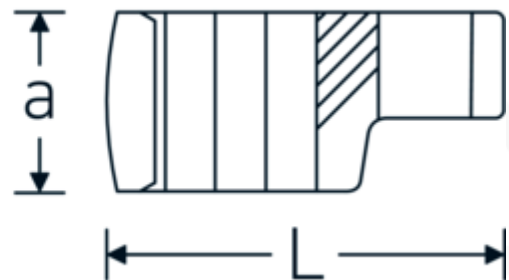

CROW-RING spanner

440

Product no. 02190020
GTIN 4018754141036
Model 440 20

Label. 3/8 " CROW-RING spanner Spanner size 20mm L.42,9mm

- Features.**
- Chrome Alloy Steel, chrome plated
 - Caution! Modified settings on torque wrench

Technical Drawing.

Technical Attributes.

a	18,5 mm
Internal square drive (inch)	3/8 "
Width mm (b)	31,3 mm
Length mm (L)	42,9 mm
S	22,5 mm
Width across flats [mm]	20 mm
W	15,8 mm

Logistics data.

Depth mm (IFS)	41
Width mm (IFS)	29
Height mm (IFS)	18
Length (packed, mm)	105
Width (packed, mm)	33
Height (packed, mm)	20
Volume (packed, dm3)	0.0693 dm3

Variants.

Art. no.	Model no. (ERP)	Description	GTIN
01190008	440 8	1/4 " CROW-RING spanner Spanner size 8mm L.23,8mm	4018754149094
01190009	440 9	1/4 " CROW-RING spanner Spanner size 9mm L.28,5mm	4018754140985
01190010	440 10	1/4 " CROW-RING spanner Spanner size 10mm L.28,4mm	4018754000739
01190011	440 11	1/4 " CROW-RING spanner Spanner size 11mm L.28mm	4018754149100
01190012	440 12	1/4 " CROW-RING spanner Spanner size 12mm L.30,8mm	4018754000746
01190013	440 13	1/4 " CROW-RING spanner Spanner size 13mm L.32mm	4018754102099
01190014	440 14	1/4 " CROW-RING spanner Spanner size 14mm L.31,7mm	4018754000753
02190015	440 15	3/8 " CROW-RING spanner Spanner size 15mm L.36,5mm	4018754141029
02190016	440 16	3/8 " CROW-RING spanner Spanner size 16mm L.36,1mm	4018754003389
02190017	440 17	3/8 " CROW-RING spanner Spanner size 17mm L.39,2mm	4018754003396
02190018	440 18	3/8 " CROW-RING spanner Spanner size 18mm L.40,8mm	4018754003402
02190019	440 19	3/8 " CROW-RING spanner Spanner size 19mm L.40,5mm	4018754003419
02190020	440 20	3/8 " CROW-RING spanner Spanner size 20mm L.42,9mm	4018754141036
02190021	440 21	3/8 " CROW-RING spanner Spanner size 21mm L.42,8mm	4018754003426