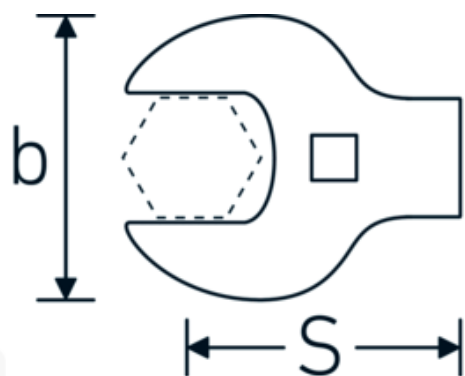

**CROW-FOOT wrench heavy-duty, inch**  
**540a HD**

Product no. **03501075**  
GTIN **4018754198207**  
Model **540A HD SW 2.3/16**

**Label.** 1/2 " CROW-FOOT wrench heavy-duty Wrench size 2 3/16" L.93mm

**Technical Drawing.**

**Technical Attributes.**

<b>a</b>	16 mm
<b>Internal square drive (inch)</b>	1/2 "
<b>Width mm (b)</b>	96 mm

**Logistics data.**

<b>Depth mm (IFS)</b>	150
<b>Width mm (IFS)</b>	140
<b>Height mm (IFS)</b>	20

<b>Length mm (L)</b>	93 mm	<b>Length (packed, mm)</b>	150
<b>S</b>	55,1 mm	<b>Width (packed, mm)</b>	140
<b>Wrench size [inch]</b>	2 3/16 "	<b>Height (packed, mm)</b>	20
		<b>Volume (packed, dm3)</b>	0.42 dm3
		<b>Product no.</b>	03501075
		<b>Weight (gross, kg)</b>	0,485
		<b>Weight PAP (kg)</b>	0,000
		<b>Weight PVC (kg)</b>	0,006
		<b>GTIN</b>	4018754198207
		<b>Country of origin</b>	GERMANY
		<b>Region of origin</b>	Nordrhein-Westfalen
		<b>WEEE/ElektroG</b>	nicht ear-pflichtig
		<b>Customs tariff no.</b>	82042000
		<b>Packing standard</b>	1
		<b>Weight</b>	480 g