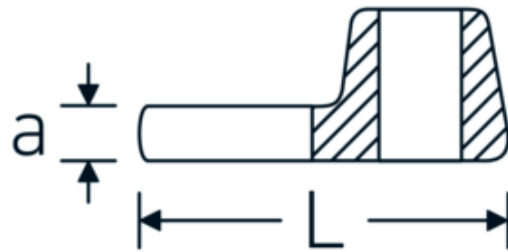

CROW-FOOT wrench, metric

540

Product no. 02200027
GTIN 4018754149179
Model 540 27

Label.

3/8 " CROW-FOOT wrench Wrench size 27mm L.47mm

Technical Drawing.

Technical Attributes.

a	8 mm
Internal square drive (inch)	3/8 "
Width mm (b)	45 mm
Length mm (L)	47 mm
S	27,6 mm
Width across flats [mm]	27 mm

Logistics data.

Depth mm (IFS)	60
Width mm (IFS)	50
Height mm (IFS)	18
Length (packed, mm)	60
Width (packed, mm)	50
Height (packed, mm)	18
Volume (packed, dm ³)	0.054 dm ³
Product no.	02200027
Weight (gross, kg)	0,076

Variants.

Product no.	Model no. (ERP)	Description	GTIN
01200008	540 8	1/4 " CROW-FOOT wrench Wrench size 8mm L.25,5mm	4018754149117
01200009	540 9	1/4 " CROW-FOOT wrench Wrench size 9mm L.25,5mm	4018754149124
01200010	540 10	1/4 " CROW-FOOT wrench Wrench size 10mm L.25,5mm	4018754149131
02200011	540 11	3/8 " CROW-FOOT wrench Wrench size 11mm L.32mm	4018754149414
02200012	540 12	3/8 " CROW-FOOT wrench Wrench size 12mm L.34,3mm	4018754003495
02200013	540 13	3/8 " CROW-FOOT wrench Wrench size 13mm L.34,3mm	4018754003501
02200014	540 14	3/8 " CROW-FOOT wrench Wrench size 14mm L.37,7mm	4018754003518
02200015	540 15	3/8 " CROW-FOOT wrench Wrench size 15mm L.37,7mm	4018754003525
02200016	540 16	3/8 " CROW-FOOT wrench Wrench size 16mm L.37,7mm	4018754003532
02200017	540 17	3/8 " CROW-FOOT wrench Wrench size 17mm L.42,5mm	4018754003549
02200018	540 18	3/8 " CROW-FOOT wrench Wrench size 18mm L.42,5mm	4018754003556
02200019	540 19	3/8 " CROW-FOOT wrench Wrench size 19mm L.42,5mm	4018754003563
02200020	540 20	3/8 " CROW-FOOT wrench Wrench size 20mm L.42,4mm	4018754141067
02200021	540 21	3/8 " CROW-FOOT wrench Wrench size 21mm L.44,5mm	4018754003570
02200022	540 22	3/8 " CROW-FOOT wrench Wrench size 22mm L.44,5mm	4018754003587