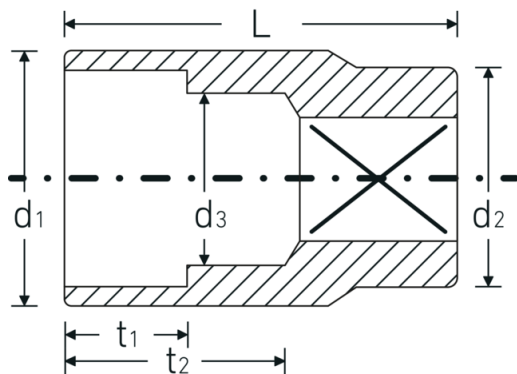

## Sockets 1/2", inch

50a

Product no. **03410038**  
GTIN **4018754007912**  
Model **50 A 11/16**

**Label.** 1/2 " Socket Wrench size 11/16" L.38mm

## Technical Drawing.

## Technical Attributes.

Drive profile	bi-hex AS-Drive®
Internal square drive (inch)	1/2 "
d1	24,2 mm
d2	23,7 mm
d3	16,5 mm
Length mm (L)	38 mm
Wrench size [inch]	11/16 "
t1	15,5 mm
t2	19,2 mm

## Logistics data.

Depth mm (IFS)	38
Width mm (IFS)	25
Height mm (IFS)	25
Length (packed, mm)	135
Width (packed, mm)	60
Height (packed, mm)	40
Volume (packed, dm <sup>3</sup> )	0.324 dm <sup>3</sup>
Product no.	03410038
Weight (gross, kg)	0,690