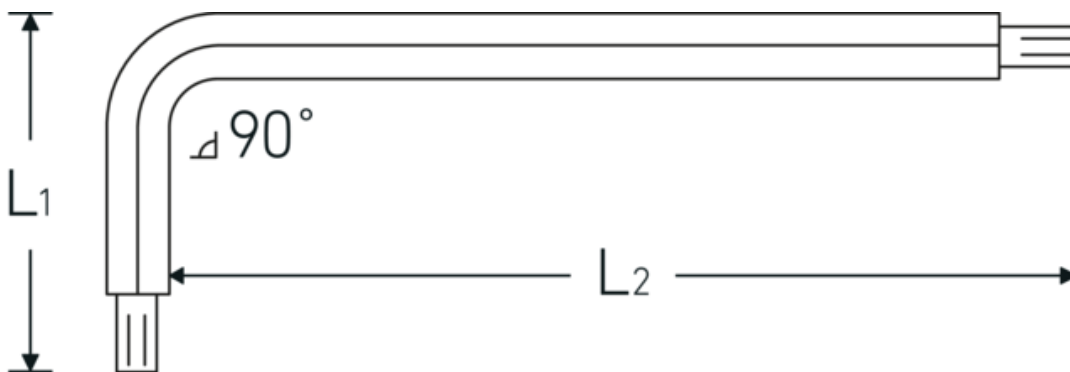

Hex key with ball end for socket head screws

10767

Product no. **43263004**
 GTIN **4018754332809**
 Model **10767 4 KUGELKOPF-
 WINKELSCHRAUBENDREHER
 SECHSKANT**

Label.

Hex key with ball end for socket head screws Hex drive 4mm L.25mm x 138mm

Features.

- for hexagon socket head screws
- with ball end on long arm
- swivel angle up to 25° each side
- Chrome Vanadium, gunmetal finish

Technical Drawing.

Technical Attributes.

Drive profile	Hexagonal
External hex drive (mm)	4 mm
L1	25 mm
L2	138 mm

Logistics data.

Depth mm (IFS)	142
Width mm (IFS)	28
Height mm (IFS)	5
Length (packed, mm)	170
Width (packed, mm)	100

Height (packed, mm)	6
Volume (packed, dm3)	0.102 dm3
Art. no.	43263004
Weight (gross, kg)	0,180
Weight PAP (kg)	0,000
Weight PVC (kg)	0,004
GTIN	4018754332809
Country of origin	GERMANY
Region of origin	Nordrhein-Westfalen
WEEE/ElektroG	nicht ear-pflichtig
Customs tariff no.	82054000
Packing standard	10
Weight	17 g