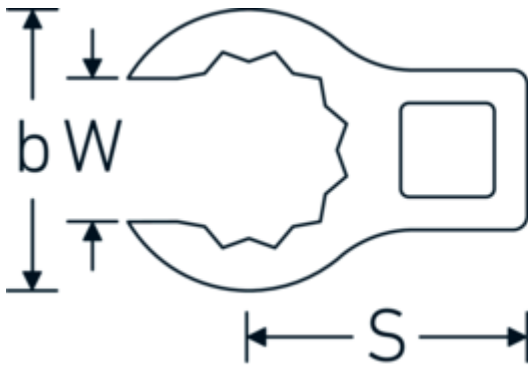

CROW-RING spanner

440

Product no. **03190034**
GTIN **4018754141166**
Model **440 34**

Label. 1/2 " CROW-RING spanner Spanner size 34mm L.64,2mm

- Features.**
- Chrome Alloy Steel, chrome plated
 - Caution! Modified settings on torque wrench

Technical Drawing.

Technical Attributes.

a	24 mm
Internal square drive (inch)	1/2 "
Width mm (b)	50 mm
Length mm (L)	64,2 mm
S	33,5 mm
Width across flats [mm]	34 mm
W	27 mm

Logistics data.

Depth mm (IFS)	62
Width mm (IFS)	48
Height mm (IFS)	24
Length (packed, mm)	70
Width (packed, mm)	50
Height (packed, mm)	25
Volume (packed, dm3)	0.0875 dm3

Variants.

Art. no.	Model no. (ERP)	Description	GTIN
01190008	440 8	1/4 " CROW-RING spanner Spanner size 8mm L.23,8mm	4018754149094
01190009	440 9	1/4 " CROW-RING spanner Spanner size 9mm L.28,5mm	4018754140985
01190010	440 10	1/4 " CROW-RING spanner Spanner size 10mm L.28,4mm	4018754000739
01190011	440 11	1/4 " CROW-RING spanner Spanner size 11mm L.28mm	4018754149100
01190012	440 12	1/4 " CROW-RING spanner Spanner size 12mm L.30,8mm	4018754000746
01190013	440 13	1/4 " CROW-RING spanner Spanner size 13mm L.32mm	4018754102099
01190014	440 14	1/4 " CROW-RING spanner Spanner size 14mm L.31,7mm	4018754000753
02190015	440 15	3/8 " CROW-RING spanner Spanner size 15mm L.36,5mm	4018754141029
02190016	440 16	3/8 " CROW-RING spanner Spanner size 16mm L.36,1mm	4018754003389
02190017	440 17	3/8 " CROW-RING spanner Spanner size 17mm L.39,2mm	4018754003396
02190018	440 18	3/8 " CROW-RING spanner Spanner size 18mm L.40,8mm	4018754003402
02190019	440 19	3/8 " CROW-RING spanner Spanner size 19mm L.40,5mm	4018754003419
02190020	440 20	3/8 " CROW-RING spanner Spanner size 20mm L.42,9mm	4018754141036
02190021	440 21	3/8 " CROW-RING spanner Spanner size 21mm L.42,8mm	4018754003426