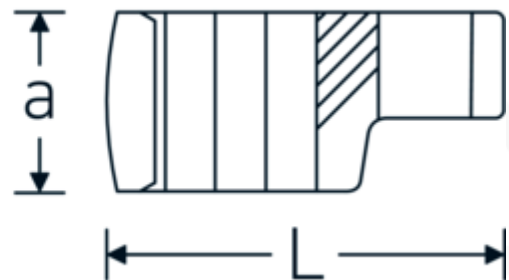

CROW-RING spanner

440

Product no. **03190034**
GTIN **4018754141166**
Model **440 34**

Label. 1/2 " CROW-RING spanner Spanner size 34mm L.64,2mm

- Features.**
- Chrome Alloy Steel, chrome plated
 - Caution! Modified settings on torque wrench

Technical Drawing.

Technical Attributes.

a	24 mm
Internal square drive (inch)	1/2 "
Width mm (b)	50 mm
Length mm (L)	64,2 mm
S	33,5 mm
Width across flats [mm]	34 mm
W	27 mm

Logistics data.

Depth mm (IFS)	62
Width mm (IFS)	48
Height mm (IFS)	24
Length (packed, mm)	70
Width (packed, mm)	50
Height (packed, mm)	25
Volume (packed, dm3)	0.0875 dm3

Variants.

Art. no.	Model no. (ERP)	Description	GTIN
01190008	440 8	1/4 " CROW-RING spanner Spanner size 8mm L.23,8mm	4018754149094
01190009	440 9	1/4 " CROW-RING spanner Spanner size 9mm L.28,5mm	4018754140985
01190010	440 10	1/4 " CROW-RING spanner Spanner size 10mm L.28,4mm	4018754000739
01190011	440 11	1/4 " CROW-RING spanner Spanner size 11mm L.28mm	4018754149100
01190012	440 12	1/4 " CROW-RING spanner Spanner size 12mm L.30,8mm	4018754000746
01190013	440 13	1/4 " CROW-RING spanner Spanner size 13mm L.32mm	4018754102099
01190014	440 14	1/4 " CROW-RING spanner Spanner size 14mm L.31,7mm	4018754000753
02190015	440 15	3/8 " CROW-RING spanner Spanner size 15mm L.36,5mm	4018754141029
02190016	440 16	3/8 " CROW-RING spanner Spanner size 16mm L.36,1mm	4018754003389
02190017	440 17	3/8 " CROW-RING spanner Spanner size 17mm L.39,2mm	4018754003396
02190018	440 18	3/8 " CROW-RING spanner Spanner size 18mm L.40,8mm	4018754003402
02190019	440 19	3/8 " CROW-RING spanner Spanner size 19mm L.40,5mm	4018754003419
02190020	440 20	3/8 " CROW-RING spanner Spanner size 20mm L.42,9mm	4018754141036
02190021	440 21	3/8 " CROW-RING spanner Spanner size 21mm L.42,8mm	4018754003426