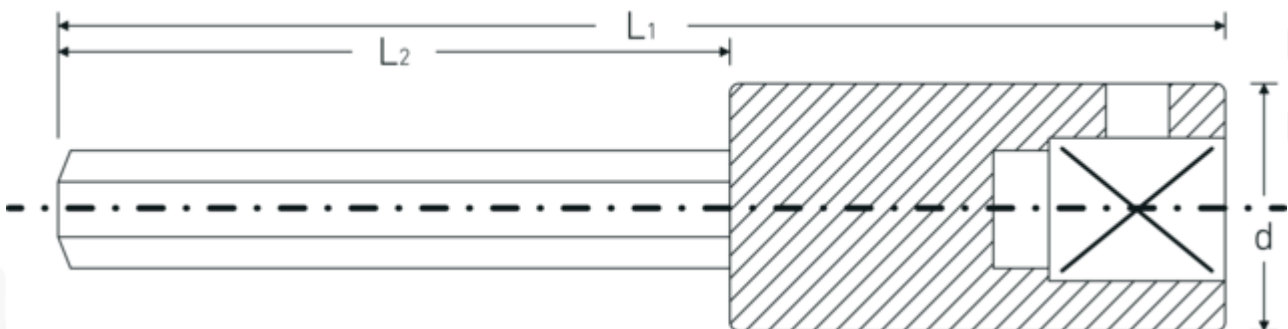

## INHEX socket

44a

Product no. **01450005**  
GTIN **4018754126897**  
Model **44 A 5/64**

**Label.** INHEX socket 1/4 " 5/64 L.55mm

- Features.**
- for socket head screws
  - DIN 7422
  - Chrome Alloy Steel, chrome plated

## Advantages.

For Allen screws

## Technical Attributes.

Drive profile Hexagonal  
External hex drive (inch) 5/64

## Logistics data.

Depth mm (IFS) 55  
Width mm (IFS) 11

<b>Internal square drive (inch)</b>	1/4 "	<b>Height mm (IFS)</b>	11
<b>d</b>	10,7 mm	<b>Length (packed, mm)</b>	100
<b>DIN</b>	DIN 7422	<b>Width (packed, mm)</b>	60
<b>L1</b>	55 mm	<b>Height (packed, mm)</b>	11
<b>L2</b>	30 mm	<b>Volume (packed, dm3)</b>	0.066 dm3
		<b>Art. no.</b>	01450005
		<b>Weight (gross, kg)</b>	0,063
		<b>Weight PAP (kg)</b>	0,000
		<b>Weight PVC (kg)</b>	0,003
		<b>GTIN</b>	4018754126897
		<b>Country of origin</b>	GERMANY
		<b>Region of origin</b>	Nordrhein-Westfalen
		<b>WEEE/ElektroG</b>	nicht ear-pflichtig
		<b>Customs tariff no.</b>	82042000
		<b>Packing standard</b>	5
		<b>Weight</b>	12 g