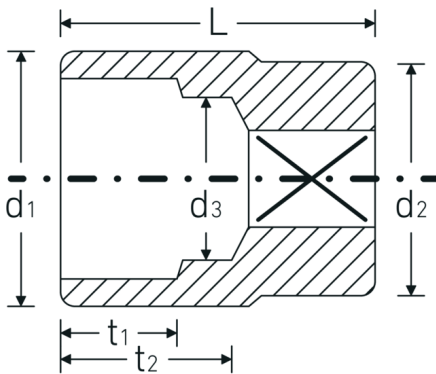

Sockets 3/4", inch

55a

Product no. **05410062**
GTIN **4018754009411**
Model **55 A 1 7/16**

Label.

3/4 " Socket Wrench size 1 7/16" L.60mm

Technical Drawing.

Technical Attributes.

Drive profile	bi-hex AS-Drive®
Internal square drive (inch)	3/4 "
d1	50 mm
d2	40 mm
d3	35,3 mm
Length mm (L)	60 mm
Wrench size [inch]	1 7/16 "
t1	27 mm
t2	33,2 mm

Logistics data.

Depth mm (IFS)	60
Width mm (IFS)	50
Height mm (IFS)	50
Length (packed, mm)	105
Width (packed, mm)	75
Height (packed, mm)	50
Volume (packed, dm3)	0.39375 dm3
Product no.	05410062
Weight (gross, kg)	0,790

Variants.

Product no.	Model no. (ERP)	Description	GTIN
05410040	55 A 3/4	3/4 " Socket Wrench size 3/4" L.50mm	4018754127207
05410042	55 A 13/16	3/4 " Socket Wrench size 13/16" L.51mm	4018754127214
05410044	55 A 7/8	3/4 " Socket Wrench size 7/8" L.51mm	4018754009312
05410046	55 A 15/16	3/4 " Socket Wrench size 15/16" L.51mm	4018754009329
05410048	55 A 1	3/4 " Socket Wrench size 1" L.52mm	4018754009343
05410050	55 A 1 1/16	3/4 " Socket Wrench size 1 1/16" L.54mm	4018754009350
05410052	55 A 1 1/8	3/4 " Socket Wrench size 1 1/8" L.57mm	4018754009367
05410056	55 A 1 1/4	3/4 " Socket Wrench size 1 1/4" L.58mm	4018754009381
05410058	55 A 1 5/16	3/4 " Socket Wrench size 1 5/16" L.59mm	4018754009398
05410060	55 A 1 3/8	3/4 " Socket Wrench size 1 3/8" L.59mm	4018754009404
05410062	55 A 1 7/16	3/4 " Socket Wrench size 1 7/16" L.60mm	4018754009411
05410064	55 A 1 1/2	3/4 " Socket Wrench size 1 1/2" L.64mm	4018754009428
05410066	55 A 1 5/8	3/4 " Socket Wrench size 1 5/8" L.67mm	4018754009442
05410067	55 A 1 11/16	3/4 " Socket Wrench size 1 11/16" L.70mm	4018754009459
05410068	55 A 1 3/4	3/4 " Socket Wrench size 1 3/4" L.70mm	4018754009466
05410069	55 A 1 13/16	3/4 " Socket Wrench size 1 13/16" L.73mm	4018754009473
05410070	55 A 1 7/8	3/4 " Socket Wrench size 1 7/8" L.76mm	4018754009480
05410072	55 A 2	3/4 " Socket Wrench size 2" L.80mm	4018754009497