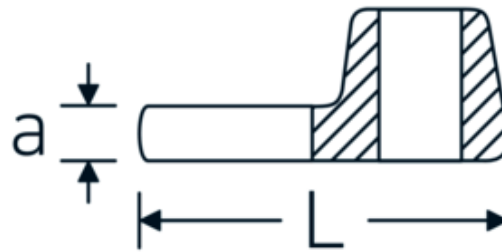

## CROW-FOOT wrench, inch

540a

Product no. 02500064  
GTIN 4018754004782  
Model 540 A 1 1/2

Label.

3/8 " CROW-FOOT wrench Wrench size 1 1/2" L.58mm

## Technical Drawing.

## Technical Attributes.

a	8 mm
Internal square drive (inch)	3/8 "
Width mm (b)	65 mm
Length mm (L)	58 mm
S	34,5 mm
Wrench size [inch]	1 1/2 "

## Variants.

Product no.	Model no. (ERP)	Description	GTIN
01500024	540 A 3/8	1/4 " CROW-FOOT wrench Wrench size 3/8" L.25,5mm	4018754173839
02500028	540 A 7/16	3/8 " CROW-FOOT wrench Wrench size 7/16" L.32mm	4018754004621
02500032	540 A 1/2	3/8 " CROW-FOOT wrench Wrench size 1/2" L.34,3mm	4018754004638
02500034	540 A 9/16	3/8 " CROW-FOOT wrench Wrench size 9/16" L.37,7mm	4018754004645
02500036	540 A 5/8	3/8 " CROW-FOOT wrench Wrench size 5/8" L.37,7mm	4018754004652
02500038	540 A 11/16	3/8 " CROW-FOOT wrench Wrench size 11/16" L.42,5mm	4018754004669
02500040	540 A 3/4	3/8 " CROW-FOOT wrench Wrench size 3/4" L.42,5mm	4018754004676
02500042	540 A 13/16	3/8 " CROW-FOOT wrench Wrench size 13/16" L.42,3mm	4018754004683
02500044	540 A 7/8	3/8 " CROW-FOOT wrench Wrench size 7/8" L.44,5mm	4018754004690
02500048	540 A 1	3/8 " CROW-FOOT wrench Wrench size 1" L.47mm	4018754004706
02500050	540 A 1 1/16	3/8 " CROW-FOOT wrench Wrench size 1 1/16" L.47mm	4018754004713
02500052	540 A 1 1/8	3/8 " CROW-FOOT wrench Wrench size 1 1/8" L.50mm	4018754004720
02500054	540 A 1 3/16	3/8 " CROW-FOOT wrench Wrench size 1 3/16" L.50mm	4018754004737
02500056	540 A 1 1/4	3/8 " CROW-FOOT wrench Wrench size 1 1/4" L.53mm	4018754004744
02500058	540 A 1 5/16	3/8 " CROW-FOOT wrench Wrench size 1 5/16" L.53mm	4018754004751