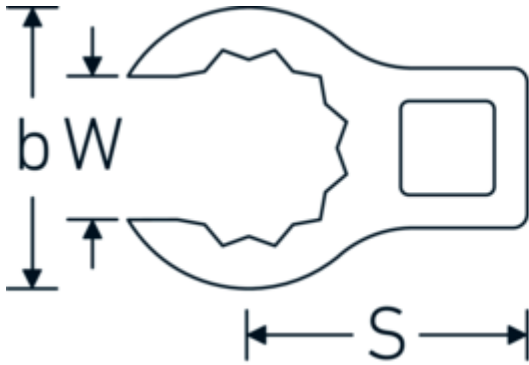

CROW-RING spanner

440a

Product no. 01490024
GTIN 4018754116805
Model 440 A 3/8

Label.

1/4 " CROW-RING spanner Spanner size 3/8" L.28,4mm

Features.

- Chrome Alloy Steel, chrome plated
- caution! Modified settings on torque wrench
- size 3/8: for Volvo aircraft engine, type "JAS"

Technical Drawing.

Technical Attributes.

a	13,5 mm
Internal square drive (inch)	1/4 "
Width mm (b)	18,2 mm
Length mm (L)	28,4 mm
S	14 mm
Spanner size [inch]	3/8 "

Logistics data.

Depth mm (IFS)	28
Width mm (IFS)	18
Height mm (IFS)	14
Length (packed, mm)	29
Width (packed, mm)	19
Height (packed, mm)	15

Variants.

Art. no.	Model no. (ERP)	Description	GTIN
01490024	440 A 3/8	1/4 " CROW-RING spanner Spanner size 3/8" L.28,4mm	4018754116805
01490028	440 A 7/16	1/4 " CROW-RING spanner Spanner size 7/16" L.28mm	4018754001460
01490032	440 A 1/2	1/4 " CROW-RING spanner Spanner size 1/2" L.30,5mm	4018754001477
01490034	440 A 9/16	1/4 " CROW-RING spanner Spanner size 9/16" L.31,7mm	4018754001484
02490036	440 A 5/8	3/8 " CROW-RING spanner Spanner size 5/8" L.36,5mm	4018754004546
02490038	440 A 11/16	3/8 " CROW-RING spanner Spanner size 11/16" L.39,2mm	4018754004553
02490040	440 A 3/4	3/8 " CROW-RING spanner Spanner size 3/4" L.40,9mm	4018754004560
02490042	440 A 13/16	3/8 " CROW-RING spanner Spanner size 13/16" L.42,9mm	4018754004577
02490044	440 A 7/8	3/8 " CROW-RING spanner Spanner size 7/8" L.45,2mm	4018754004584
02490046	440 A 15/16	3/8 " CROW-RING spanner Spanner size 15/16" L.47,2mm	4018754004591
02490048	440 A 1	3/8 " CROW-RING spanner Spanner size 1" L.49,3mm	4018754004607
02490050	440 A 1 1/16	3/8 " CROW-RING spanner Spanner size 1 1/16" L.52,8mm	4018754004614
03490052	440 A 1 1/8	1/2 " CROW-RING spanner Spanner size 1 1/8" L.56,8mm	4018754008445
03490056	440 A 1 1/4	1/2 " CROW-RING spanner Spanner size 1 1/4" L.62,5mm	4018754008452