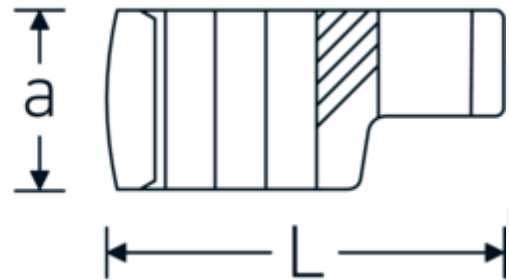

CROW-RING spanner

440a

Product no. 01490024
GTIN 4018754116805
Model 440 A 3/8

Label.

1/4 " CROW-RING spanner Spanner size 3/8" L.28,4mm

Features.

- Chrome Alloy Steel, chrome plated
- caution! Modified settings on torque wrench
- size 3/8: for Volvo aircraft engine, type "JAS"

Technical Drawing.

Technical Attributes.

a	13,5 mm
Internal square drive (inch)	1/4 "
Width mm (b)	18,2 mm
Length mm (L)	28,4 mm
S	14 mm
Spanner size [inch]	3/8 "

Logistics data.

Depth mm (IFS)	28
Width mm (IFS)	18
Height mm (IFS)	14
Length (packed, mm)	29
Width (packed, mm)	19
Height (packed, mm)	15

Variants.

Art. no.	Model no. (ERP)	Description	GTIN
01490024	440 A 3/8	1/4 " CROW-RING spanner Spanner size 3/8" L.28,4mm	4018754116805
01490028	440 A 7/16	1/4 " CROW-RING spanner Spanner size 7/16" L.28mm	4018754001460
01490032	440 A 1/2	1/4 " CROW-RING spanner Spanner size 1/2" L.30,5mm	4018754001477
01490034	440 A 9/16	1/4 " CROW-RING spanner Spanner size 9/16" L.31,7mm	4018754001484
02490036	440 A 5/8	3/8 " CROW-RING spanner Spanner size 5/8" L.36,5mm	4018754004546
02490038	440 A 11/16	3/8 " CROW-RING spanner Spanner size 11/16" L.39,2mm	4018754004553
02490040	440 A 3/4	3/8 " CROW-RING spanner Spanner size 3/4" L.40,9mm	4018754004560
02490042	440 A 13/16	3/8 " CROW-RING spanner Spanner size 13/16" L.42,9mm	4018754004577
02490044	440 A 7/8	3/8 " CROW-RING spanner Spanner size 7/8" L.45,2mm	4018754004584
02490046	440 A 15/16	3/8 " CROW-RING spanner Spanner size 15/16" L.47,2mm	4018754004591
02490048	440 A 1	3/8 " CROW-RING spanner Spanner size 1" L.49,3mm	4018754004607
02490050	440 A 1 1/16	3/8 " CROW-RING spanner Spanner size 1 1/16" L.52,8mm	4018754004614
03490052	440 A 1 1/8	1/2 " CROW-RING spanner Spanner size 1 1/8" L.56,8mm	4018754008445
03490056	440 A 1 1/4	1/2 " CROW-RING spanner Spanner size 1 1/4" L.62,5mm	4018754008452