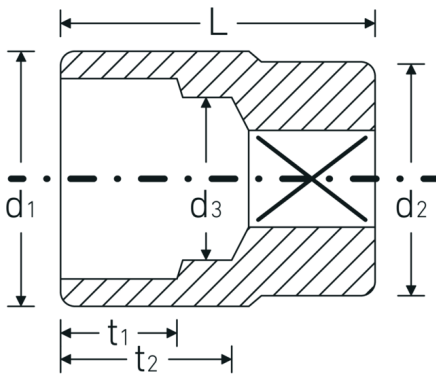

Sockets 3/4", inch

55a

Product no. **05410069**
GTIN **4018754009473**
Model **55 A 1 13/16**

Label.

3/4 " Socket Wrench size 1 13/16" L.73mm

Technical Drawing.

Technical Attributes.

Drive profile	bi-hex AS-Drive®
Internal square drive (inch)	3/4 "
d1	61,5 mm
d2	40 mm
d3	33 mm
Length mm (L)	73 mm
Wrench size [inch]	1 13/16 "
t1	34 mm
t2	43,5 mm

Logistics data.

Depth mm (IFS)	73
Width mm (IFS)	62
Height mm (IFS)	62
Length (packed, mm)	75
Width (packed, mm)	65
Height (packed, mm)	65
Volume (packed, dm3)	0.316875 dm3
Product no.	05410069
Weight (gross, kg)	0,600

Variants.

Product no.	Model no. (ERP)	Description	GTIN
05410040	55 A 3/4	3/4 " Socket Wrench size 3/4" L.50mm	4018754127207
05410042	55 A 13/16	3/4 " Socket Wrench size 13/16" L.51mm	4018754127214
05410044	55 A 7/8	3/4 " Socket Wrench size 7/8" L.51mm	4018754009312
05410046	55 A 15/16	3/4 " Socket Wrench size 15/16" L.51mm	4018754009329
05410048	55 A 1	3/4 " Socket Wrench size 1" L.52mm	4018754009343
05410050	55 A 1 1/16	3/4 " Socket Wrench size 1 1/16" L.54mm	4018754009350
05410052	55 A 1 1/8	3/4 " Socket Wrench size 1 1/8" L.57mm	4018754009367
05410056	55 A 1 1/4	3/4 " Socket Wrench size 1 1/4" L.58mm	4018754009381
05410058	55 A 1 5/16	3/4 " Socket Wrench size 1 5/16" L.59mm	4018754009398
05410060	55 A 1 3/8	3/4 " Socket Wrench size 1 3/8" L.59mm	4018754009404
05410062	55 A 1 7/16	3/4 " Socket Wrench size 1 7/16" L.60mm	4018754009411
05410064	55 A 1 1/2	3/4 " Socket Wrench size 1 1/2" L.64mm	4018754009428
05410066	55 A 1 5/8	3/4 " Socket Wrench size 1 5/8" L.67mm	4018754009442
05410067	55 A 1 11/16	3/4 " Socket Wrench size 1 11/16" L.70mm	4018754009459
05410068	55 A 1 3/4	3/4 " Socket Wrench size 1 3/4" L.70mm	4018754009466
05410069	55 A 1 13/16	3/4 " Socket Wrench size 1 13/16" L.73mm	4018754009473
05410070	55 A 1 7/8	3/4 " Socket Wrench size 1 7/8" L.76mm	4018754009480
05410072	55 A 2	3/4 " Socket Wrench size 2" L.80mm	4018754009497