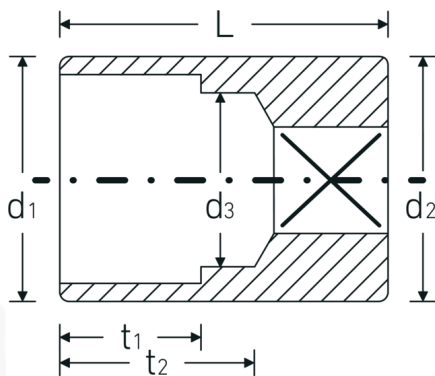

Sockets

40aD

Product no. **01530014**
 GTIN **4018754001507**
 Model **40 AD 7/32**

Label. 1/4 " Sockets Spanner size 7/32" L.23mm

- Features.**
- ASME B 107.1, Fed. Spec. GGG-W-641, SAE AS 954-E (test values)
 - HPQ® heavy-duty steel, chrome-plated

Advantages.

ASME B 107.1, Fed. Spec. GGG-W-641, SAE AS 954-E (test values).

Technical Drawing.

Technical Attributes.

Drive profile bi-hex AS-Drive®
 Internal square drive (inch) 1/4 "

Logistics data.

Depth mm (IFS) 23
 Width mm (IFS) 11

d1	8,6 mm	Height mm (IFS)	11
d2	10,7 mm	Length (packed, mm)	60
d3	5 mm	Width (packed, mm)	50
Length mm (L)	23 mm	Height (packed, mm)	18
Spanner size [inch]	7/32 "	Volume (packed, dm3)	0.054 dm3
t1	6 mm	Art. no.	01530014
t2	15 mm	Weight (gross, kg)	0,075
		Weight PAP (kg)	0,000
		Weight PVC (kg)	0,002
		GTIN	4018754001507
		Country of origin	GERMANY
		Region of origin	Nordrhein-Westfalen
		WEEE/ElektroG	nicht ear-pflichtig
		Customs tariff no.	82042000
		Packing standard	10
		Weight	9 g

Variants.

Art. no.	Model no. (ERP)	Description	GTIN
01530034	40 AD 9/16	1/4 " Sockets Spanner size 9/16" L.24mm	4018754001583
01530032	40 AD 1/2	1/4 " Sockets Spanner size 1/2" L.23mm	4018754001576
01530028	40 AD 7/16	1/4 " Sockets Spanner size 7/16" L.23mm	4018754001569
01530024	40 AD 3/8	1/4 " Sockets Spanner size 3/8" L.23mm	4018754001552
01530022	40 AD 11/32	1/4 " Sockets Spanner size 11/32" L.23mm	4018754001545
01530020	40 AD 5/16	1/4 " Sockets Spanner size 5/16" L.23mm	4018754001538
01530018	40 AD 9/32	1/4 " Sockets Spanner size 9/32" L.23mm	4018754001521
01530016	40 AD 1/4	1/4 " Sockets Spanner size 1/4" L.23mm	4018754001514
01530014	40 AD 7/32	1/4 " Sockets Spanner size 7/32" L.23mm	4018754001507
01530012	40 AD 3/16	1/4 " Sockets Spanner size 3/16" L.23mm	4018754001491
01530010	40 AD 5/32	1/4 " Sockets Spanner size 5/32" L.23mm	4018754126965