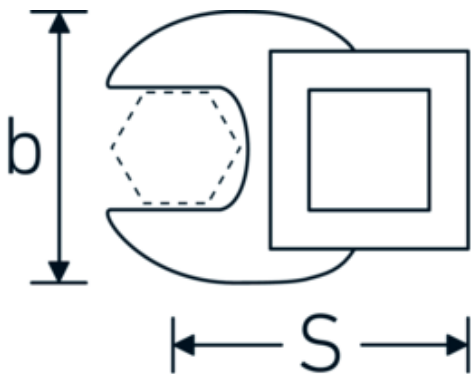

CROW-FOOT wrench, metric

540

Product no. **02200040**
GTIN **4018754141111**
Model **540 40**

Label.

3/8 " CROW-FOOT wrench Wrench size 40mm L.63mm

Technical Drawing.

Technical Attributes.

a	8 mm
Internal square drive (inch)	3/8 "
Width mm (b)	70 mm
Length mm (L)	63 mm
S	37,6 mm
Width across flats [mm]	40 mm

Logistics data.

Depth mm (IFS)	68
Width mm (IFS)	61
Height mm (IFS)	17
Length (packed, mm)	70
Width (packed, mm)	70
Height (packed, mm)	18
Volume (packed, dm ³)	0.0882 dm ³
Product no.	02200040
Weight (gross, kg)	0,135

Variants.

Product no.	Model no. (ERP)	Description	GTIN
01200008	540 8	1/4 " CROW-FOOT wrench Wrench size 8mm L.25,5mm	4018754149117
01200009	540 9	1/4 " CROW-FOOT wrench Wrench size 9mm L.25,5mm	4018754149124
01200010	540 10	1/4 " CROW-FOOT wrench Wrench size 10mm L.25,5mm	4018754149131
02200011	540 11	3/8 " CROW-FOOT wrench Wrench size 11mm L.32mm	4018754149414
02200012	540 12	3/8 " CROW-FOOT wrench Wrench size 12mm L.34,3mm	4018754003495
02200013	540 13	3/8 " CROW-FOOT wrench Wrench size 13mm L.34,3mm	4018754003501
02200014	540 14	3/8 " CROW-FOOT wrench Wrench size 14mm L.37,7mm	4018754003518
02200015	540 15	3/8 " CROW-FOOT wrench Wrench size 15mm L.37,7mm	4018754003525
02200016	540 16	3/8 " CROW-FOOT wrench Wrench size 16mm L.37,7mm	4018754003532
02200017	540 17	3/8 " CROW-FOOT wrench Wrench size 17mm L.42,5mm	4018754003549
02200018	540 18	3/8 " CROW-FOOT wrench Wrench size 18mm L.42,5mm	4018754003556
02200019	540 19	3/8 " CROW-FOOT wrench Wrench size 19mm L.42,5mm	4018754003563
02200020	540 20	3/8 " CROW-FOOT wrench Wrench size 20mm L.42,4mm	4018754141067
02200021	540 21	3/8 " CROW-FOOT wrench Wrench size 21mm L.44,5mm	4018754003570
02200022	540 22	3/8 " CROW-FOOT wrench Wrench size 22mm L.44,5mm	4018754003587