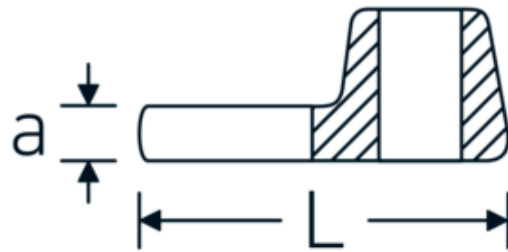

CROW-FOOT wrench, metric

540

Product no. **02200040**
GTIN **4018754141111**
Model **540 40**

Label.

3/8 " CROW-FOOT wrench Wrench size 40mm L.63mm

Technical Drawing.

Technical Attributes.

a	8 mm
Internal square drive (inch)	3/8 "
Width mm (b)	70 mm
Length mm (L)	63 mm
S	37,6 mm
Width across flats [mm]	40 mm

Logistics data.

Depth mm (IFS)	68
Width mm (IFS)	61
Height mm (IFS)	17
Length (packed, mm)	70
Width (packed, mm)	70
Height (packed, mm)	18
Volume (packed, dm ³)	0.0882 dm ³
Product no.	02200040
Weight (gross, kg)	0,135

Variants.

Product no.	Model no. (ERP)	Description	GTIN
01200008	540 8	1/4 " CROW-FOOT wrench Wrench size 8mm L.25,5mm	4018754149117
01200009	540 9	1/4 " CROW-FOOT wrench Wrench size 9mm L.25,5mm	4018754149124
01200010	540 10	1/4 " CROW-FOOT wrench Wrench size 10mm L.25,5mm	4018754149131
02200011	540 11	3/8 " CROW-FOOT wrench Wrench size 11mm L.32mm	4018754149414
02200012	540 12	3/8 " CROW-FOOT wrench Wrench size 12mm L.34,3mm	4018754003495
02200013	540 13	3/8 " CROW-FOOT wrench Wrench size 13mm L.34,3mm	4018754003501
02200014	540 14	3/8 " CROW-FOOT wrench Wrench size 14mm L.37,7mm	4018754003518
02200015	540 15	3/8 " CROW-FOOT wrench Wrench size 15mm L.37,7mm	4018754003525
02200016	540 16	3/8 " CROW-FOOT wrench Wrench size 16mm L.37,7mm	4018754003532
02200017	540 17	3/8 " CROW-FOOT wrench Wrench size 17mm L.42,5mm	4018754003549
02200018	540 18	3/8 " CROW-FOOT wrench Wrench size 18mm L.42,5mm	4018754003556
02200019	540 19	3/8 " CROW-FOOT wrench Wrench size 19mm L.42,5mm	4018754003563
02200020	540 20	3/8 " CROW-FOOT wrench Wrench size 20mm L.42,4mm	4018754141067
02200021	540 21	3/8 " CROW-FOOT wrench Wrench size 21mm L.44,5mm	4018754003570
02200022	540 22	3/8 " CROW-FOOT wrench Wrench size 22mm L.44,5mm	4018754003587