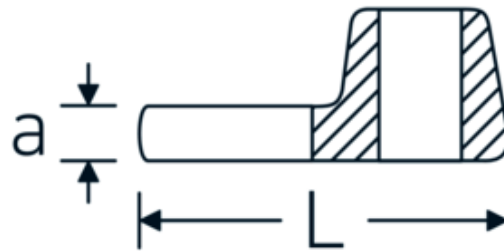

## CROW-FOOT spanner

540a

Product no. **02500056**  
GTIN **4018754004744**  
Model **540 A 1 1/4**

**Label.** 3/8 " CROW-FOOT spanner Spanner size 1 1/4" L.53mm

**Features.**

- Chrome Alloy Steel, chrome plated
- Caution! Modified settings on torque wrench

## Technical Drawing.

## Technical Attributes.

a	8 mm
Internal square drive (inch)	3/8 "
Width mm (b)	57 mm
Length mm (L)	53 mm
S	30,3 mm
Spanner size [inch]	1 1/4 "

## Variants.

Art. no.	Model no. (ERP)	Description	GTIN
01500024	540 A 3/8	1/4 " CROW-FOOT spanner Spanner size 3/8" L.25,5mm	4018754173839
02500028	540 A 7/16	3/8 " CROW-FOOT spanner Spanner size 7/16" L.32mm	4018754004621
02500032	540 A 1/2	3/8 " CROW-FOOT spanner Spanner size 1/2" L.34,3mm	4018754004638
02500034	540 A 9/16	3/8 " CROW-FOOT spanner Spanner size 9/16" L.37,7mm	4018754004645
02500036	540 A 5/8	3/8 " CROW-FOOT spanner Spanner size 5/8" L.37,7mm	4018754004652
02500038	540 A 11/16	3/8 " CROW-FOOT spanner Spanner size 11/16" L.42,5mm	4018754004669
02500040	540 A 3/4	3/8 " CROW-FOOT spanner Spanner size 3/4" L.42,5mm	4018754004676
02500042	540 A 13/16	3/8 " CROW-FOOT spanner Spanner size 13/16" L.42,3mm	4018754004683
02500044	540 A 7/8	3/8 " CROW-FOOT spanner Spanner size 7/8" L.44,5mm	4018754004690
02500048	540 A 1	3/8 " CROW-FOOT spanner Spanner size 1" L.47mm	4018754004706
02500050	540 A 1 1/16	3/8 " CROW-FOOT spanner Spanner size 1 1/16" L.47mm	4018754004713
02500052	540 A 1 1/8	3/8 " CROW-FOOT spanner Spanner size 1 1/8" L.50mm	4018754004720
02500054	540 A 1 3/16	3/8 " CROW-FOOT spanner Spanner size 1 3/16" L.50mm	4018754004737
02500056	540 A 1 1/4	3/8 " CROW-FOOT spanner Spanner size 1 1/4" L.53mm	4018754004744