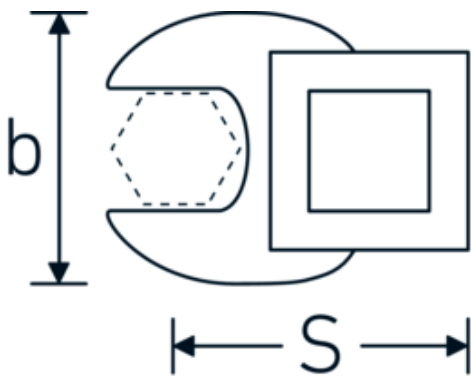

## CROW-FOOT spanner

540a

Product no. **02500056**  
GTIN **4018754004744**  
Model **540 A 1 1/4**

**Label.** 3/8 " CROW-FOOT spanner Spanner size 1 1/4" L.53mm

**Features.**

- Chrome Alloy Steel, chrome plated
- Caution! Modified settings on torque wrench

## Technical Drawing.

## Technical Attributes.

a	8 mm
Internal square drive (inch)	3/8 "
Width mm (b)	57 mm
Length mm (L)	53 mm
S	30,3 mm
Spanner size [inch]	1 1/4 "

## Logistics data.

Depth mm (IFS)	54
Width mm (IFS)	56
Height mm (IFS)	18
Length (packed, mm)	55
Width (packed, mm)	57
Height (packed, mm)	19
Volume (packed, dm3)	0.059565 dm3

<b>Art. no.</b>	02500056
<b>Weight (gross, kg)</b>	0,095
<b>Weight PAP (kg)</b>	0,000
<b>Weight PVC (kg)</b>	0,003
<b>GTIN</b>	4018754004744
<b>Country of origin</b>	GERMANY
<b>Region of origin</b>	Nordrhein-Westfalen
<b>WEEE/ElektroG</b>	nicht ear-pflichtig
<b>Customs tariff no.</b>	82042000
<b>Packing standard</b>	1
<b>Weight</b>	101 g