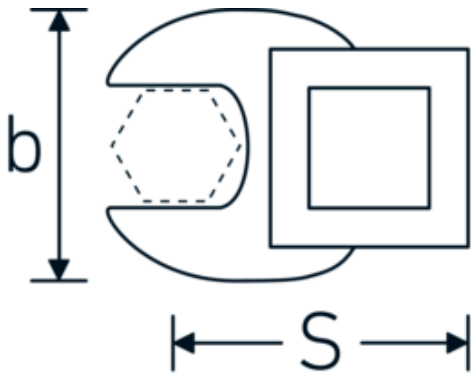

## CROW-FOOT spanner

**540**

Product no. **02200015**  
GTIN **4018754003525**  
Model **540 15**

**Label.** 3/8 " CROW-FOOT spanner Spanner size 15mm L.37,7mm

**Features.**

- Chrome Alloy Steel, chrome plated
- Caution! Modified settings on torque wrench

## Technical Drawing.

## Technical Attributes.

a	6,3 mm
Internal square drive (inch)	3/8 "
Width mm (b)	30 mm
Length mm (L)	37,7 mm
S	20,4 mm
Width across flats [mm]	15 mm

## Logistics data.

Depth mm (IFS)	39
Width mm (IFS)	30
Height mm (IFS)	16
Length (packed, mm)	39
Width (packed, mm)	30
Height (packed, mm)	16
Volume (packed, dm3)	0.01872 dm3

<b>Art. no.</b>	02200015
<b>Weight (gross, kg)</b>	0,050
<b>Weight PAP (kg)</b>	0,000
<b>Weight PVC (kg)</b>	0,002
<b>GTIN</b>	4018754003525
<b>Country of origin</b>	GERMANY
<b>Region of origin</b>	Nordrhein-Westfalen
<b>WEEE/ElektroG</b>	nicht ear-pflichtig
<b>Customs tariff no.</b>	82042000
<b>Packing standard</b>	1
<b>Weight</b>	45 g