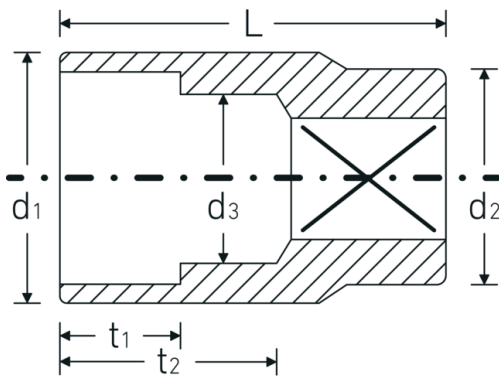

## Technical Drawing.

## Technical Attributes.

Drive profile	bi-hex AS-Drive®
Internal square drive (inch)	3/8 "
d1	31,5 mm
d2	24 mm
d3	21 mm
DIN	DIN 3124 / ISO 2725-1, ASME B 107.5M, DIN EN 3709
Length mm (L)	35 mm
Width across flats [mm]	24 mm

## Logistics data.

Depth mm (IFS)	35
Width mm (IFS)	32
Height mm (IFS)	32
Length (packed, mm)	190
Width (packed, mm)	100
Height (packed, mm)	33
Volume (packed, dm <sup>3</sup> )	0.627 dm <sup>3</sup>
Product no.	02010024
Weight (gross, kg)	0,465

## Variants.

Product no.	Model no. (ERP)	Description	GTIN
02010007	45 7	3/8 " Socket Wrench size 7mm L.24mm	4018754001903
02010008	45 8	3/8 " Socket Wrench size 8mm L.25mm	4018754001910
02010009	45 9	3/8 " Socket Wrench size 9mm L.25mm	4018754001927
02010010	45 10	3/8 " Socket Wrench size 10mm L.27mm	4018754001934
02010011	45 11	3/8 " Socket Wrench size 11mm L.27mm	4018754001941
02010012	45 12	3/8 " Socket Wrench size 12mm L.28mm	4018754001958
02010013	45 13	3/8 " Socket Wrench size 13mm L.30mm	4018754001965
02010014	45 14	3/8 " Socket Wrench size 14mm L.30mm	4018754001972
02010015	45 15	3/8 " Socket Wrench size 15mm L.31mm	4018754001989
02010016	45 16	3/8 " Socket Wrench size 16mm L.31mm	4018754001996
02010017	45 17	3/8 " Socket Wrench size 17mm L.31mm	4018754002009
02010018	45 18	3/8 " Socket Wrench size 18mm L.32mm	4018754002016
02010019	45 19	3/8 " Socket Wrench size 19mm L.32mm	4018754002023
02010020	45 20	3/8 " Socket Wrench size 20mm L.34mm	4018754002030
02010021	45 21	3/8 " Socket Wrench size 21mm L.34mm	4018754002047
02010022	45 22	3/8 " Socket Wrench size 22mm L.35mm	4018754002054
02010024	45 24	3/8 " Socket Wrench size 24mm L.35mm	4018754149148