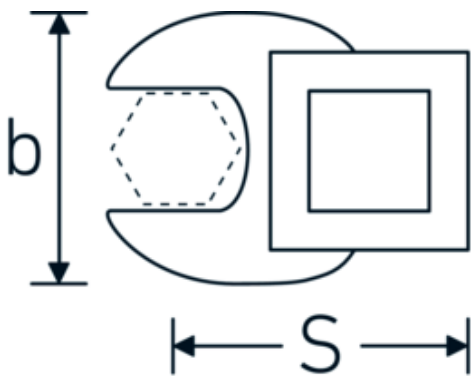

CROW-FOOT spanner

540

Product no. **02200040**
GTIN **4018754141111**
Model **540 40**

Label. 3/8 " CROW-FOOT spanner Spanner size 40mm L.63mm

- Features.**
- Chrome Alloy Steel, chrome plated
 - Caution! Modified settings on torque wrench

Technical Drawing.

Technical Attributes.

a	8 mm
Internal square drive (inch)	3/8 "
Width mm (b)	70 mm
Length mm (L)	63 mm
S	37,6 mm
Width across flats [mm]	40 mm

Logistics data.

Depth mm (IFS)	68
Width mm (IFS)	61
Height mm (IFS)	17
Length (packed, mm)	70
Width (packed, mm)	70
Height (packed, mm)	18
Volume (packed, dm3)	0.0882 dm3

Variants.

Art. no.	Model no. (ERP)	Description	GTIN
01200008	540 8	1/4 " CROW-FOOT spanner Spanner size 8mm L.25,5mm	4018754149117
01200009	540 9	1/4 " CROW-FOOT spanner Spanner size 9mm L.25,5mm	4018754149124
01200010	540 10	1/4 " CROW-FOOT spanner Spanner size 10mm L.25,5mm	4018754149131
02200011	540 11	3/8 " CROW-FOOT spanner Spanner size 11mm L.32mm	4018754149414
02200012	540 12	3/8 " CROW-FOOT spanner Spanner size 12mm L.34,3mm	4018754003495
02200013	540 13	3/8 " CROW-FOOT spanner Spanner size 13mm L.34,3mm	4018754003501
02200014	540 14	3/8 " CROW-FOOT spanner Spanner size 14mm L.37,7mm	4018754003518
02200015	540 15	3/8 " CROW-FOOT spanner Spanner size 15mm L.37,7mm	4018754003525
02200016	540 16	3/8 " CROW-FOOT spanner Spanner size 16mm L.37,7mm	4018754003532
02200017	540 17	3/8 " CROW-FOOT spanner Spanner size 17mm L.42,5mm	4018754003549
02200018	540 18	3/8 " CROW-FOOT spanner Spanner size 18mm L.42,5mm	4018754003556
02200019	540 19	3/8 " CROW-FOOT spanner Spanner size 19mm L.42,5mm	4018754003563
02200020	540 20	3/8 " CROW-FOOT spanner Spanner size 20mm L.42,4mm	4018754141067
02200021	540 21	3/8 " CROW-FOOT spanner Spanner size 21mm L.44,5mm	4018754003570