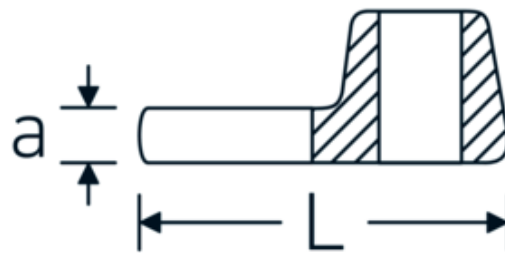

CROW-FOOT spanner

540

Product no. **02200040**
GTIN **4018754141111**
Model **540 40**

Label. 3/8 " CROW-FOOT spanner Spanner size 40mm L.63mm

- Features.**
- Chrome Alloy Steel, chrome plated
 - Caution! Modified settings on torque wrench

Technical Drawing.

Technical Attributes.

a	8 mm
Internal square drive (inch)	3/8 "
Width mm (b)	70 mm
Length mm (L)	63 mm
S	37,6 mm
Width across flats [mm]	40 mm

Logistics data.

Depth mm (IFS)	68
Width mm (IFS)	61
Height mm (IFS)	17
Length (packed, mm)	70
Width (packed, mm)	70
Height (packed, mm)	18
Volume (packed, dm3)	0.0882 dm3

Variants.

Art. no.	Model no. (ERP)	Description	GTIN
01200008	540 8	1/4 " CROW-FOOT spanner Spanner size 8mm L.25,5mm	4018754149117
01200009	540 9	1/4 " CROW-FOOT spanner Spanner size 9mm L.25,5mm	4018754149124
01200010	540 10	1/4 " CROW-FOOT spanner Spanner size 10mm L.25,5mm	4018754149131
02200011	540 11	3/8 " CROW-FOOT spanner Spanner size 11mm L.32mm	4018754149414
02200012	540 12	3/8 " CROW-FOOT spanner Spanner size 12mm L.34,3mm	4018754003495
02200013	540 13	3/8 " CROW-FOOT spanner Spanner size 13mm L.34,3mm	4018754003501
02200014	540 14	3/8 " CROW-FOOT spanner Spanner size 14mm L.37,7mm	4018754003518
02200015	540 15	3/8 " CROW-FOOT spanner Spanner size 15mm L.37,7mm	4018754003525
02200016	540 16	3/8 " CROW-FOOT spanner Spanner size 16mm L.37,7mm	4018754003532
02200017	540 17	3/8 " CROW-FOOT spanner Spanner size 17mm L.42,5mm	4018754003549
02200018	540 18	3/8 " CROW-FOOT spanner Spanner size 18mm L.42,5mm	4018754003556
02200019	540 19	3/8 " CROW-FOOT spanner Spanner size 19mm L.42,5mm	4018754003563
02200020	540 20	3/8 " CROW-FOOT spanner Spanner size 20mm L.42,4mm	4018754141067
02200021	540 21	3/8 " CROW-FOOT spanner Spanner size 21mm L.44,5mm	4018754003570