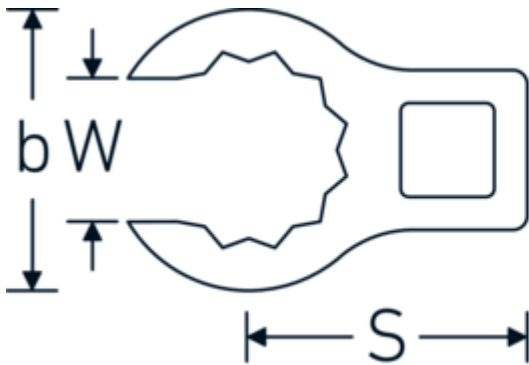

CROW-RING spanner

440

Product no. **02190018**
GTIN **4018754003402**
Model **440 18**

Label. 3/8 " CROW-RING spanner Spanner size 18mm L.40,8mm

- Features.**
- Chrome Alloy Steel, chrome plated
 - Caution! Modified settings on torque wrench

Technical Drawing.

Technical Attributes.

a	18,5 mm
Internal square drive (inch)	3/8 "
Width mm (b)	29 mm
Length mm (L)	40,8 mm
S	21,3 mm
Width across flats [mm]	18 mm
W	14,8 mm

Logistics data.

Depth mm (IFS)	41
Width mm (IFS)	29
Height mm (IFS)	19
Length (packed, mm)	42
Width (packed, mm)	30
Height (packed, mm)	20
Volume (packed, dm3)	0.0252 dm3

Variants.

Art. no.	Model no. (ERP)	Description	GTIN
01190008	440 8	1/4 " CROW-RING spanner Spanner size 8mm L.23,8mm	4018754149094
01190009	440 9	1/4 " CROW-RING spanner Spanner size 9mm L.28,5mm	4018754140985
01190010	440 10	1/4 " CROW-RING spanner Spanner size 10mm L.28,4mm	4018754000739
01190011	440 11	1/4 " CROW-RING spanner Spanner size 11mm L.28mm	4018754149100
01190012	440 12	1/4 " CROW-RING spanner Spanner size 12mm L.30,8mm	4018754000746
01190013	440 13	1/4 " CROW-RING spanner Spanner size 13mm L.32mm	4018754102099
01190014	440 14	1/4 " CROW-RING spanner Spanner size 14mm L.31,7mm	4018754000753
02190015	440 15	3/8 " CROW-RING spanner Spanner size 15mm L.36,5mm	4018754141029
02190016	440 16	3/8 " CROW-RING spanner Spanner size 16mm L.36,1mm	4018754003389
02190017	440 17	3/8 " CROW-RING spanner Spanner size 17mm L.39,2mm	4018754003396
02190018	440 18	3/8 " CROW-RING spanner Spanner size 18mm L.40,8mm	4018754003402
02190019	440 19	3/8 " CROW-RING spanner Spanner size 19mm L.40,5mm	4018754003419
02190020	440 20	3/8 " CROW-RING spanner Spanner size 20mm L.42,9mm	4018754141036
02190021	440 21	3/8 " CROW-RING spanner Spanner size 21mm L.42,8mm	4018754003426