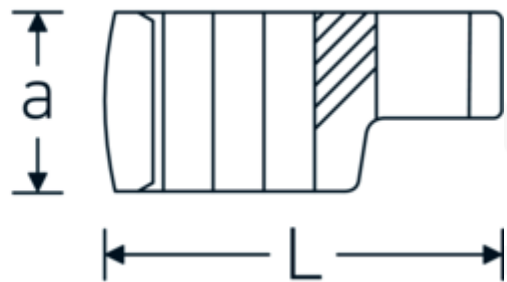

CROW-RING spanner

440

Product no. **02190018**
GTIN **4018754003402**
Model **440 18**

Label. 3/8 " CROW-RING spanner Spanner size 18mm L.40,8mm

- Features.**
- Chrome Alloy Steel, chrome plated
 - Caution! Modified settings on torque wrench

Technical Drawing.

Technical Attributes.

a	18,5 mm
Internal square drive (inch)	3/8 "
Width mm (b)	29 mm
Length mm (L)	40,8 mm
S	21,3 mm
Width across flats [mm]	18 mm
W	14,8 mm

Logistics data.

Depth mm (IFS)	41
Width mm (IFS)	29
Height mm (IFS)	19
Length (packed, mm)	42
Width (packed, mm)	30
Height (packed, mm)	20
Volume (packed, dm3)	0.0252 dm3

Variants.

Art. no.	Model no. (ERP)	Description	GTIN
01190008	440 8	1/4 " CROW-RING spanner Spanner size 8mm L.23,8mm	4018754149094
01190009	440 9	1/4 " CROW-RING spanner Spanner size 9mm L.28,5mm	4018754140985
01190010	440 10	1/4 " CROW-RING spanner Spanner size 10mm L.28,4mm	4018754000739
01190011	440 11	1/4 " CROW-RING spanner Spanner size 11mm L.28mm	4018754149100
01190012	440 12	1/4 " CROW-RING spanner Spanner size 12mm L.30,8mm	4018754000746
01190013	440 13	1/4 " CROW-RING spanner Spanner size 13mm L.32mm	4018754102099
01190014	440 14	1/4 " CROW-RING spanner Spanner size 14mm L.31,7mm	4018754000753
02190015	440 15	3/8 " CROW-RING spanner Spanner size 15mm L.36,5mm	4018754141029
02190016	440 16	3/8 " CROW-RING spanner Spanner size 16mm L.36,1mm	4018754003389
02190017	440 17	3/8 " CROW-RING spanner Spanner size 17mm L.39,2mm	4018754003396
02190018	440 18	3/8 " CROW-RING spanner Spanner size 18mm L.40,8mm	4018754003402
02190019	440 19	3/8 " CROW-RING spanner Spanner size 19mm L.40,5mm	4018754003419
02190020	440 20	3/8 " CROW-RING spanner Spanner size 20mm L.42,9mm	4018754141036
02190021	440 21	3/8 " CROW-RING spanner Spanner size 21mm L.42,8mm	4018754003426