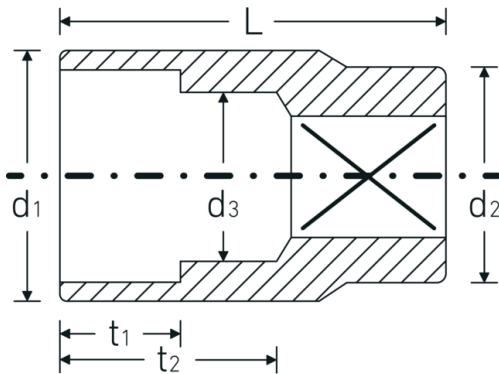

## Sockets 3/8", inch

45a

Product no. **02410046**  
GTIN **4018754126989**  
Model **45 A 15/16**

**Label.** 3/8 " Socket Wrench size 15/16" L.35mm

## Technical Drawing.

## Technical Attributes.

Drive profile	bi-hex AS-Drive®
Internal square drive (inch)	3/8 "
d1	31,5 mm
d2	24 mm
d3	22,6 mm
Length mm (L)	35 mm
Wrench size [inch]	15/16 "
t1	18,5 mm
t2	20,7 mm

## Logistics data.

Depth mm (IFS)	35
Width mm (IFS)	32
Height mm (IFS)	32
Length (packed, mm)	150
Width (packed, mm)	70
Height (packed, mm)	32
Volume (packed, dm3)	0.336 dm3
Product no.	02410046
Weight (gross, kg)	0,435