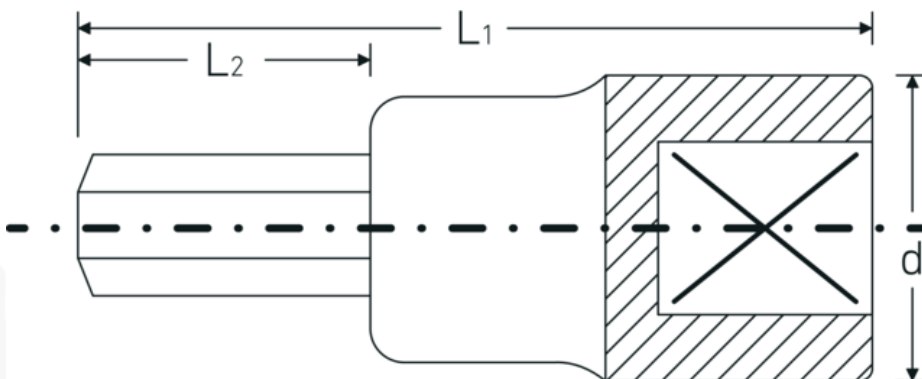

## INHEX socket

49a

Product no. **02450020**  
GTIN **4018754004522**  
Model **49 A 5/16**

**Label.** INHEX socket 3/8 " 5/16 L.52mm

- Features.**
- for socket head screws
  - DIN 7422
  - Chrome Alloy Steel, chrome plated

## Advantages.

For Allen screws

## Technical Drawing.

## Logistics data.

Depth mm (IFS)

52

<b>External hex drive (inch)</b>	5/16	<b>Width mm (IFS)</b>	19
<b>Internal square drive (inch)</b>	3/8 "	<b>Height mm (IFS)</b>	19
<b>d</b>	17,8 mm	<b>Length (packed, mm)</b>	90
<b>DIN</b>	DIN 7422	<b>Width (packed, mm)</b>	60
<b>L1</b>	52 mm	<b>Height (packed, mm)</b>	20
<b>L2</b>	20 mm	<b>Volume (packed, dm3)</b>	0.108 dm3
		<b>Art. no.</b>	02450020
		<b>Weight (gross, kg)</b>	0,281
		<b>Weight PAP (kg)</b>	0,000
		<b>Weight PVC (kg)</b>	0,003
		<b>GTIN</b>	4018754004522
		<b>Country of origin</b>	GERMANY
		<b>Region of origin</b>	Nordrhein-Westfalen
		<b>WEEE/ElektroG</b>	nicht ear-pflichtig
		<b>Customs tariff no.</b>	82042000
		<b>Packing standard</b>	5
		<b>Weight</b>	55 g